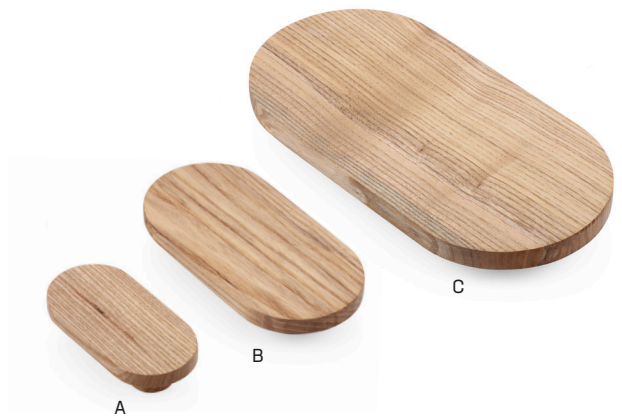

Barfold Timber Handles - Clear Coated

- Handcrafted in the Macedon Ranges, Victoria
- Full oval design
- Material: Reclaimed American Oak Timber
- Finish: Clear Coated American Oak (CAMOAK)
- Custom sizes available - Enquire now with your specifications

Part No.	Finish	HC mm	OA mm	Sold Per	
A	BFF60	CAMOAK	60	60 x 120	ea
B	BFF90	CAMOAK	90	90 x 180	ea
C	BFF140	CAMOAK	140	140 x 280	ea

W = Width HC = Hole Centres OA = Overall length

Barfold Timber Handles - Raw American Oak

- Handcrafted in the Macedon Ranges, Victoria
- Full oval design
- Material: Reclaimed American Oak Timber
- Finish: Raw American Oak (AMOAK)
- Custom sizes available - Enquire now with your specifications

Part No.	Finish	HC mm	OA mm	Sold Per	
A	BFF60	AMOAK	60	60 x 120	ea
B	BFF90	AMOAK	90	90 x 180	ea
C	BFF140	AMOAK	140	140 x 280	ea

W = Width HC = Hole Centres OA = Overall length