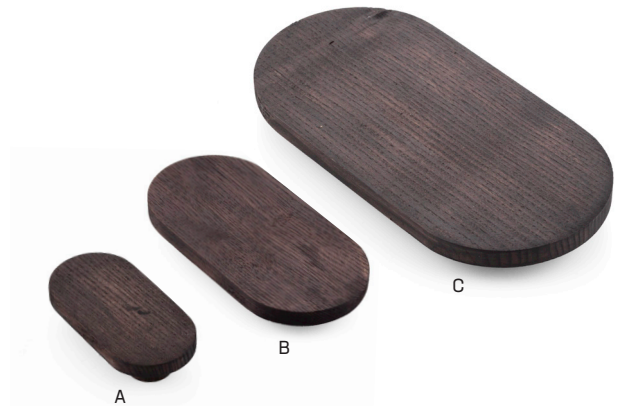

touch
HANDLES

Touch Made
HANDLES
Australian Made

DESIGN
SHOW AUSTRALIA

NEW Barfold Handle Collection

New Barfold Full Handles as seen at the 2023 Design Show.

Made from sustainably sourced, reclaimed timber these handles are not only a conscious choice but a choice of good taste. Available in 3 sizes, a large size to create a feature on a pantry or wardrobe door and two smaller sizes ideal for drawers or cupboards.

the finishing touch

Barfold Timber Handles - Ebony Stained

- Handcrafted in the Macedon Ranges, Victoria
- Full oval design
- Material: Reclaimed American Oak Timber
- Finish: Ebony Stained American Oak (EAMOAK)
- Custom sizes available - Enquire now with your specifications

Part No.	Finish	HC mm	OA mm	Sold Per	
A	BFF60	EAMOAK	60	60 x 120	ea
B	BFF90	EAMOAK	90	90 x 180	ea
C	BFF140	EAMOAK	140	140 x 280	ea

W = Width HC = Hole Centres OA = Overall length

Barfold Timber Handles - Clear Coated

- Handcrafted in the Macedon Ranges, Victoria
- Full oval design
- Material: Reclaimed American Oak Timber
- Finish: Walnut Stained American Oak (WAMOAK)
- Custom sizes available - Enquire now with your specifications