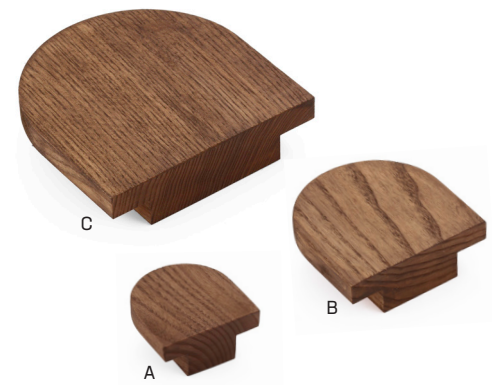

Barfold ARCH Timber Handles - Ebony Stained

- Handcrafted in the Macedon Ranges, Victoria
- Full oval design
- Material: Reclaimed American Oak Timber
- Finish: Ebony Stained American Oak (EAMOAK)
- Custom sizes available - Enquire now with your specifications

Part No.	Finish	HC mm	OA mm	Sold Per	
A	BFA60	EAMOAK	16	60 x 60	ea
B	BFA90	EAMOAK	32	90 x 90	ea
C	BFA140	EAMOAK	64	140 x 140	ea

W = Width HC = Hole Centres OA = Overall length

Barfold ARCH Timber Handles - Walnut Stained

- Handcrafted in the Macedon Ranges, Victoria
- Full oval design
- Material: Reclaimed American Oak Timber
- Finish: Walnut Stained American Oak (WAMOAK)
- Custom sizes available - Enquire now with your specifications

Part No.	Finish	HC mm	OA mm	Sold Per	
A	BFA60	EAMOAK	16	60 x 60	ea
B	BFA90	EAMOAK	32	90 x 90	ea
C	BFA140	EAMOAK	64	140 x 140	ea

W = Width HC = Hole Centres OA = Overall length

Barfold ARCH Timber Handles - Clear Coated

- Handcrafted in the Macedon Ranges, Victoria
- Full oval design
- Material: Reclaimed American Oak Timber
- Finish: Clear Coated American Oak (CAMOAK)
- Custom sizes available - Enquire now with your specifications

Part No.	Finish	HC mm	OA mm	Sold Per	
A	BFA60	EAMOAK	16	60 x 60	ea
B	BFA90	EAMOAK	32	90 x 90	ea
C	BFA140	EAMOAK	64	140 x 140	ea

W = Width HC = Hole Centres OA = Overall length

Barfold ARCH Timber Handles - Raw American Oak

- Handcrafted in the Macedon Ranges, Victoria
- Full oval design
- Material: Reclaimed American Oak Timber
- Finish: Raw American Oak (AMOAK)
- Custom sizes available - Enquire now with your specifications

Part No.	Finish	HC mm	OA mm	Sold Per	
A	BFA60	EAMOAK	16	60 x 60	ea
B	BFA90	EAMOAK	32	90 x 90	ea
C	BFA140	EAMOAK	64	140 x 140	ea

W = Width HC = Hole Centres OA = Overall length