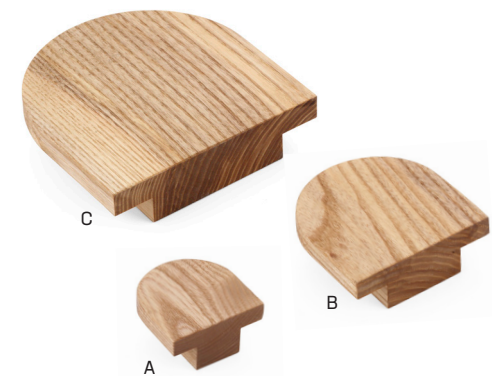

Barfold ARCH Timber Handles - Clear Coated

- Handcrafted in the Macedon Ranges, Victoria
- Full oval design
- Material: Reclaimed American Oak Timber
- Finish: Clear Coated American Oak (CAMOAK)
- Custom sizes available - Enquire now with your specifications

Part No.	Finish	HC mm	OA mm	Sold Per	
A	BFA60	EAMOAK	16	60 x 60	ea
B	BFA90	EAMOAK	32	90 x 90	ea
C	BFA140	EAMOAK	64	140 x 140	ea

W = Width HC = Hole Centres OA = Overall length

Barfold ARCH Timber Handles - Raw American Oak

- Handcrafted in the Macedon Ranges, Victoria
- Full oval design
- Material: Reclaimed American Oak Timber
- Finish: Raw American Oak (AMOAK)
- Custom sizes available - Enquire now with your specifications

Part No.	Finish	HC mm	OA mm	Sold Per	
A	BFA60	EAMOAK	16	60 x 60	ea
B	BFA90	EAMOAK	32	90 x 90	ea
C	BFA140	EAMOAK	64	140 x 140	ea

W = Width HC = Hole Centres OA = Overall length