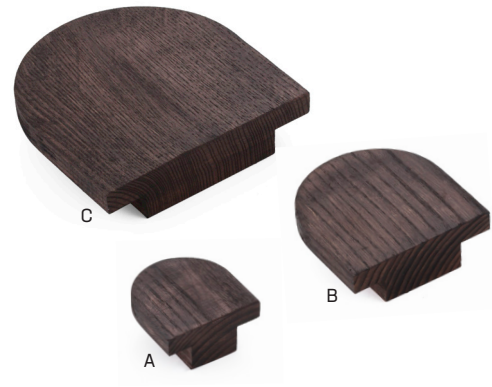

## NEW Barfold ARCH Handle Collection

New Barfold ARCH Handles as seen at the 2023 Design Show.

Use these handles individually on drawers or back to back across cupboard doors, pantry doors or wardrobe doors to give the illusion of an arch or oval on your cabinetry.

### Barfold ARCH Timber Handles - Ebony Stained

- Handcrafted in the Macedon Ranges, Victoria
- Full oval design
- Material: Reclaimed American Oak Timber
- Finish: Ebony Stained American Oak (EAMOAK)
- Custom sizes available - Enquire now with your specifications

Part No.	Finish	HC mm	OA mm	Sold Per	
A	BFA60	EAMOAK	16	60 x 60	ea
B	BFA90	EAMOAK	32	90 x 90	ea
C	BFA140	EAMOAK	64	140 x 140	ea

W = Width HC = Hole Centres OA = Overall length

### Barfold ARCH Timber Handles - Walnut Stained

- Handcrafted in the Macedon Ranges, Victoria
- Full oval design
- Material: Reclaimed American Oak Timber
- Finish: Walnut Stained American Oak (WAMOAK)
- Custom sizes available - Enquire now with your specifications