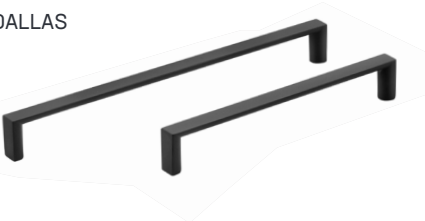

Arlo Knob

- Material: Zinc Alloy
- Knob pairs with: Flow Bow Handle, Livorno D Handle, Dallas D Handle, Circ Handle, Rialto D Handle
- Finish: Matt Black (MBL), Brushed Brass (BRB), Dull Brushed Nickel (DBR), Matt White (MWH), Brushed Gunmetal (BGM)

Part No.	Finish	P mm	OA mm	Sold Per
ARL32	MBL, BRB, MWH, DBR, BGM	28	32	ea

Pair the Arlo Knob with...

RIALTO

FLOW

DALLAS

CIRC

LIVORNO