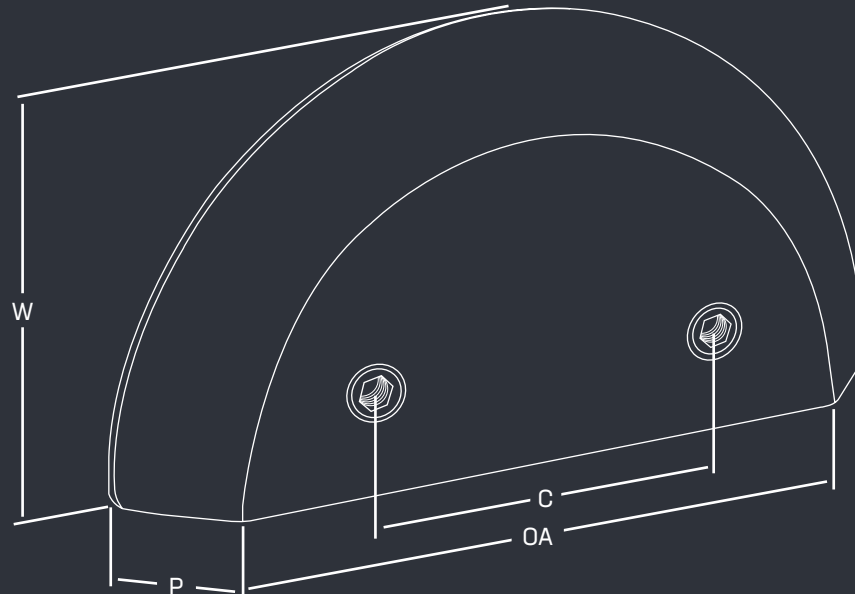

touch

H A N D L E S

Natural Marble Semi Round Handles

BEAUTIFUL. TIMELESS. MESMERIZING

- Made in Australia
- Limited Edition
- Types of marble subject to availability
- Supplied with fixing
- Sold Individually per piece
- Finish: Ice Green (IGR), Sodalite Blue (SLB), Carrara Marble (CAR)

Part No.	Finish	W mm	P mm	OA mm	C mm
NSSR160	IGR, SLB, CAR	77-80	19	155-160	68-72
NSSR240	IGR, SLB, CAR	119	19	236	95

the finishing touch

1300 121 800 | www.touchhandles.com.au