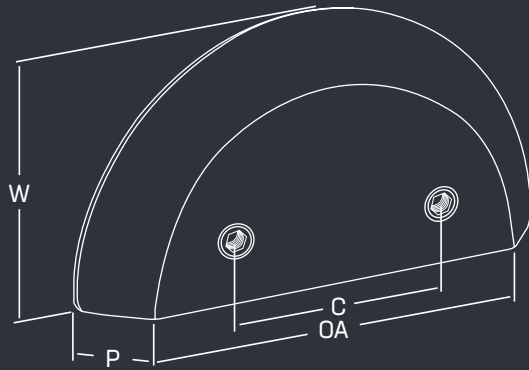

touch

H A N D L E S

Natural Marble Semi Round Handles

BEAUTIFUL. TIMELESS. MESMERIZING

- Made in Australia
- Limited Edition
- Types of marble subject to availability
- Supplied with fixing
- Sold Individually per piece
- Finish: Ice Green (IGR), Sodalite Blue (SLB), Carrara Marble (CAR)

Part No.	Finish	W mm	P mm	OA mm	C mm
NSSR160	IGR, SLB, CAR	77-80	19	155-160	68-72
NSSR240	IGR, SLB, CAR	119	19	236	95

the finishing touch

1300 121 800 | www.touchhandles.com.au