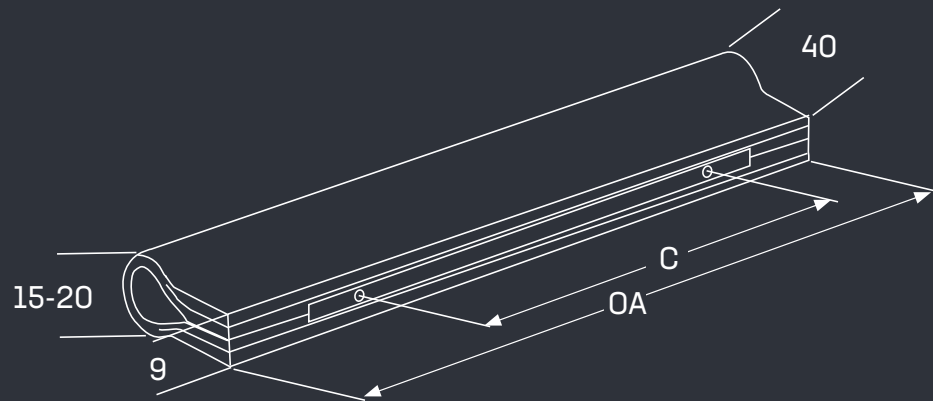

touch

H A N D L E S

Milano Pure Leather Pull Handle

- Material: Leather
- Not suitable for outdoor use
- Finish: Black Leather (BL), Chocolate Leather (CHOC), Tan Leather (TAN)

Part No.	Finish	C mm	OA mm
M101.16	CHOC, TAN, BL	16	40
M101.32	CHOC, TAN, BL	32	64
M101.64	CHOC, TAN, BL	64	96
M101.96	CHOC, TAN, BL	96	128
M101.128	CHOC, TAN, BL	128	160