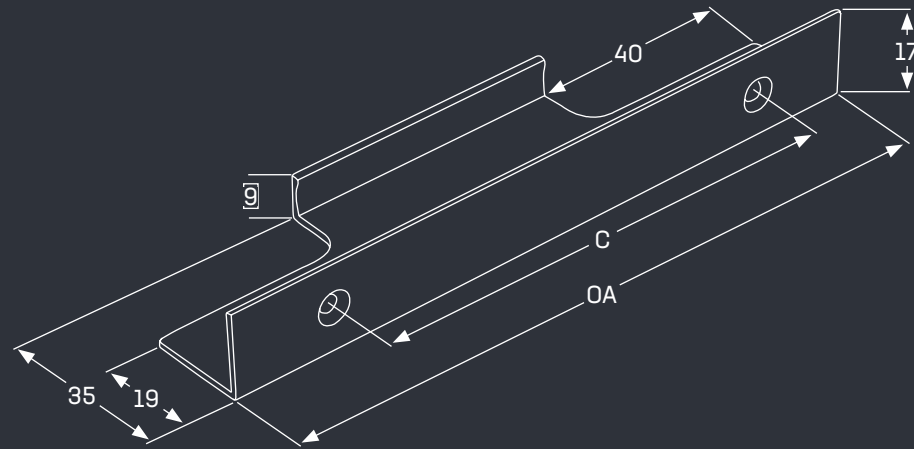

## Memphis Lip Pull Handle

- Made in Spain
- Simple rear mount fixing - no need to groove the top of the door
- Material: Aluminium
- Finish: Dull Brushed Nickel (DBR),  
Matt Black (MBL)

Part No.	Finish	C mm	OA mm
M7341.137	DBR, MBL	96	137
M7341.247	DBR, MBL	192	247
M7341.297	DBR, MBL	192	297
M7341.397	DBR, MBL	320	397
M7341.447	DBR, MBL	320	447
M7341.497	DBR, MBL	320	497
M7341.597	DBR, MBL	320	597
M7341.697	DBR, MBL	128-320-128	697
M7341.797	DBR, MBL	128-320-128	797
M7341.897	DBR, MBL	128-320-128	897
M7341.997	DBR, MBL	128-320-128	997