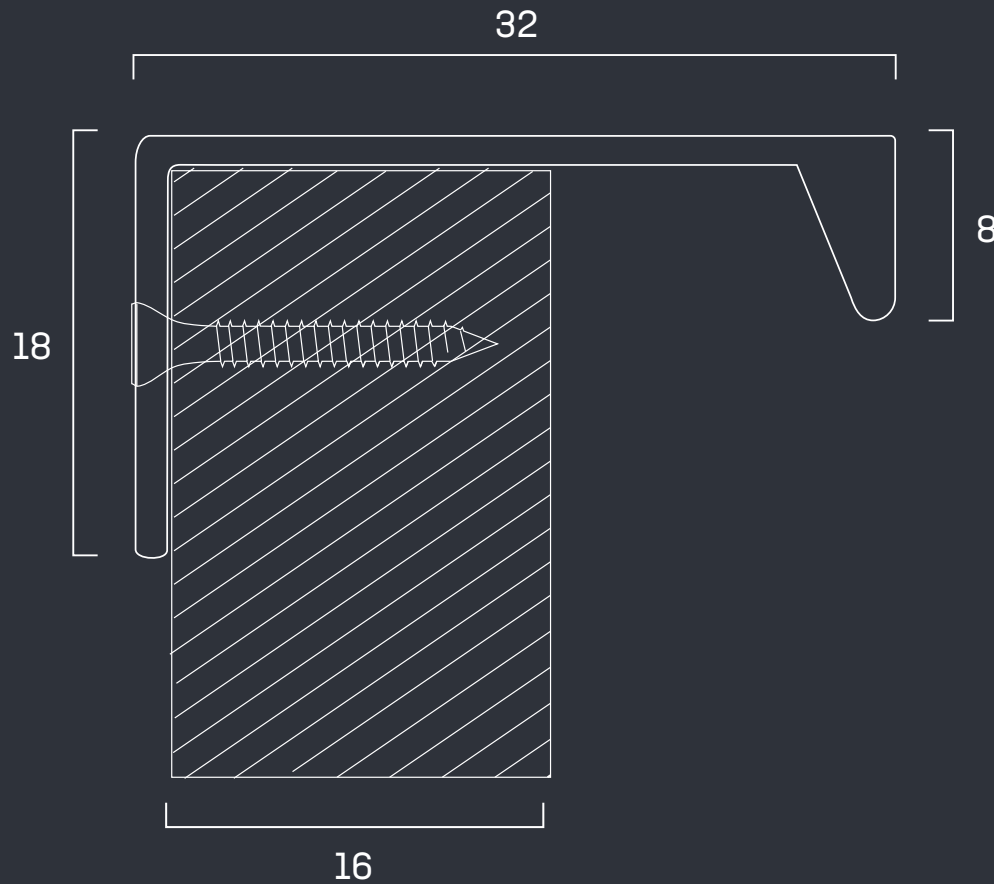

touch

H A N D L E S

Massa Handles

- Material: Aluminium
- Finish: Aluminium (ALU), Black (BL), Aluminium Brushed Brass (ABB)

Part No.	Finish	C mm	OA mm
G61113.38.30	ALU, BL, ABB	16	30
G61113.38.84	ALU, BL, ABB	64	84
G61113.38.116	ALU, BL, ABB	96	116
G61113.38.3M	ALU, BL	224	3000