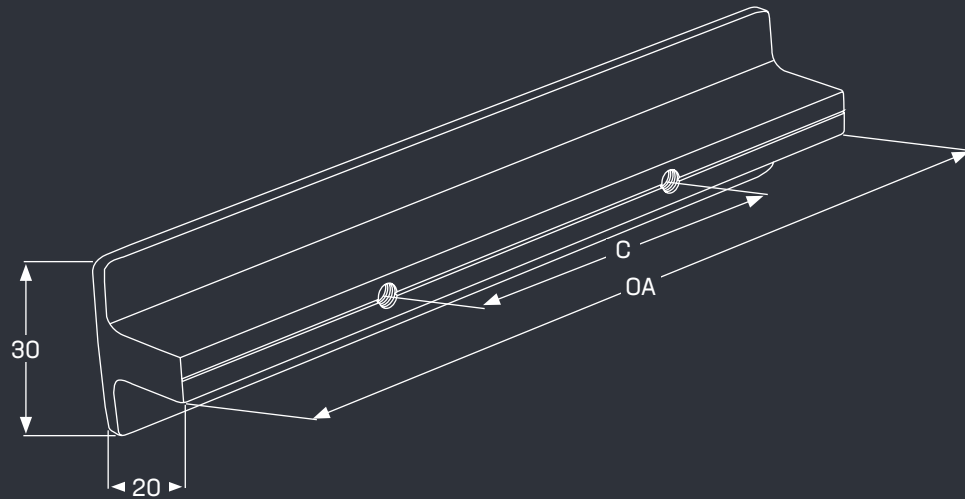

touch

H A N D L E S

Marco Pull Handles

- Made in Spain
- Material: Aluminium
- Finish: Dull Brushed Nickel (DBR), Matt Black (MBL)

Part No.	Finish	C mm	OA mm
M7245.16	DBR, MBL	16	30
M7245.94	DBR, MBL	64	150
M7245.192	DBR, MBL	192	300

Dull Brushed
Nickel (DBR)

Matt Black (MBL)

the finishing touch

1300 121 800 | www.touchhandles.com.au