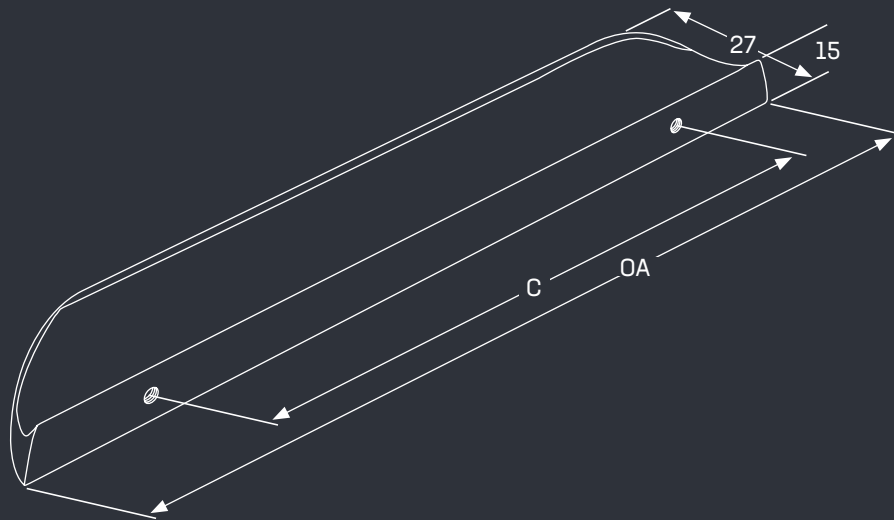

## Lennox Pull Handle

- Made in Spain
- Material: Aluminium
- Finish: Dull Brushed Nickel (DBR),  
Matt Black (MBL)

Part No.	Finish	C mm	OA mm
L7403.96	DBR, MBL	96	150
L7403.192	DBR, MBL	192	272
L7403.320	DBR, MBL	320	380