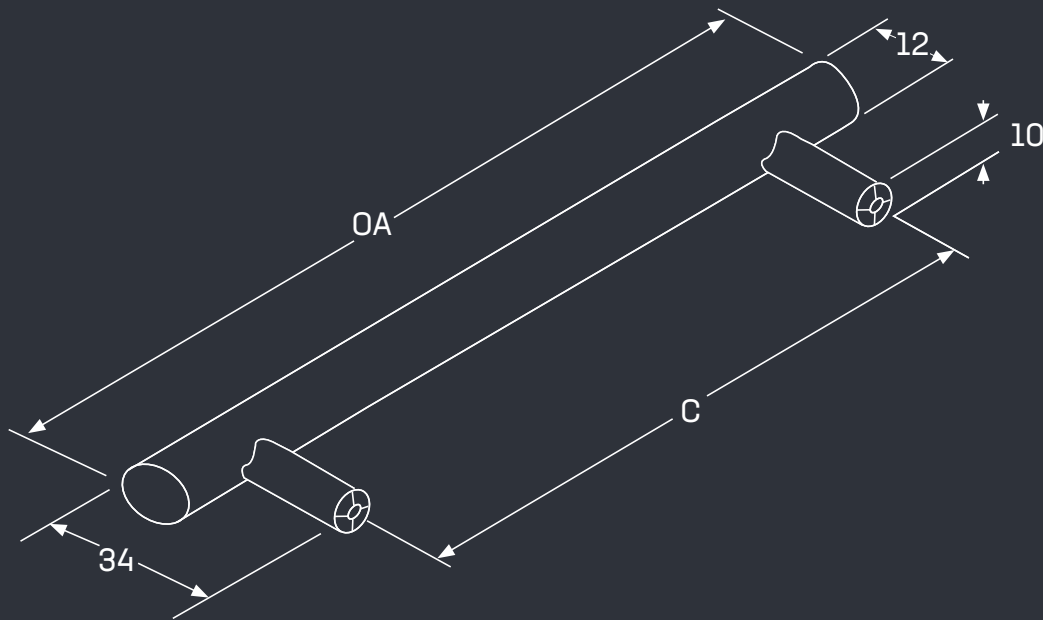

touch

H A N D L E S

Kalmar Rail Handle

- Material: Steel
- 12mm Ø - Rail
- 10mm Ø - Post
- Finish: Brushed Nickel (BRN), Chrome Plated (CP)

Part No.	Finish	C mm	OA mm
RH96	BRN, CP	96	176
RH128	BRN, CP	128	208
RH160	BRN, CP	160	240