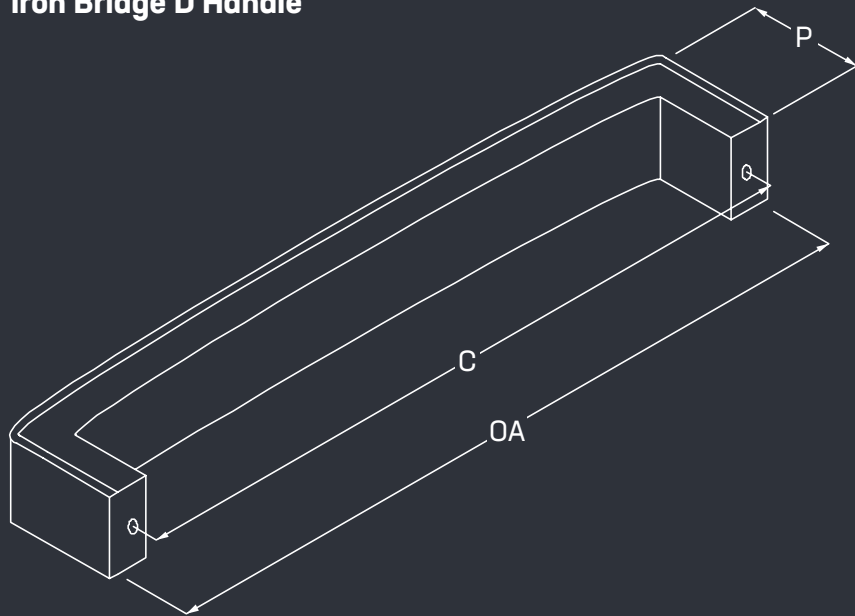

Iron Bridge Knob

Iron Bridge D Handle

touch
HANDLES

Iron Bridge Collection

- Material: Cast Iron
- Finish: Natural Iron (NI)

| Part No. | Finish | Description | C mm | OA mm |
|------------|--------|-------------|------|-------|
| TKNB120.32 | NI | Iron Knob | - | 35 |
| TBP120.128 | NI | Iron Handle | 128 | 137 |
| TBP120.203 | NI | Iron Handle | 203 | 211 |
| TBP120.305 | NI | Iron Handle | 305 | 311 |