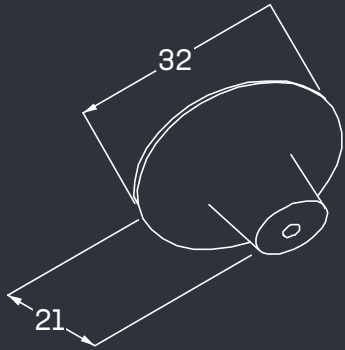

Iron Bridge Knob

Iron Bridge D Handle

touch
HANDLES

Iron Bridge Collection

- Material: Cast Iron
- Finish: Natural Iron (NI)

| Part No. | Finish | Description | C mm | OA mm |
|------------|--------|-------------|------|-------|
| TKNB120.32 | NI | Iron Knob | - | 35 |
| TBP120.128 | NI | Iron Handle | 128 | 137 |
| TBP120.203 | NI | Iron Handle | 203 | 211 |
| TBP120.305 | NI | Iron Handle | 305 | 311 |