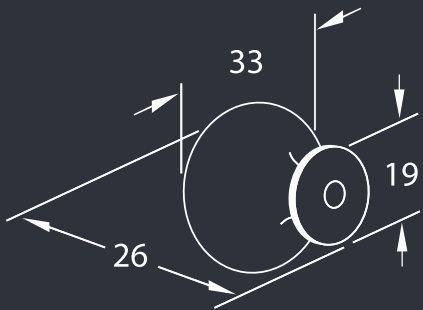

Plain Knob

Cup Pull

Concentric Knob

Bow Handle

*touch*

H A N D L E S

## Florenzia Collection

- Material: Zinc Alloy
- Finish: Antique Brass (AB), Brushed Nickel (BRN), Champagne (CHM), Charcoal (CH), Chrome Plated (CP), European Pewter (EPW), Matt Black (MBL)

Part No.	Finish	Description	C mm	OA mm
CTMK	AB, BRN, CHM, CH, CP, EPW, MBL	Plain Knob	-	29
CTCP	AB, BRN, CHM, CH, CP, EPW, MBL	Cup Pull	64	104
CTCK	AB, CHM, CH, EPW, MBL	Concentric Knob	-	33
CTRP	AB, CHM, CH, EPW, MBL	Bow Handle	76	138