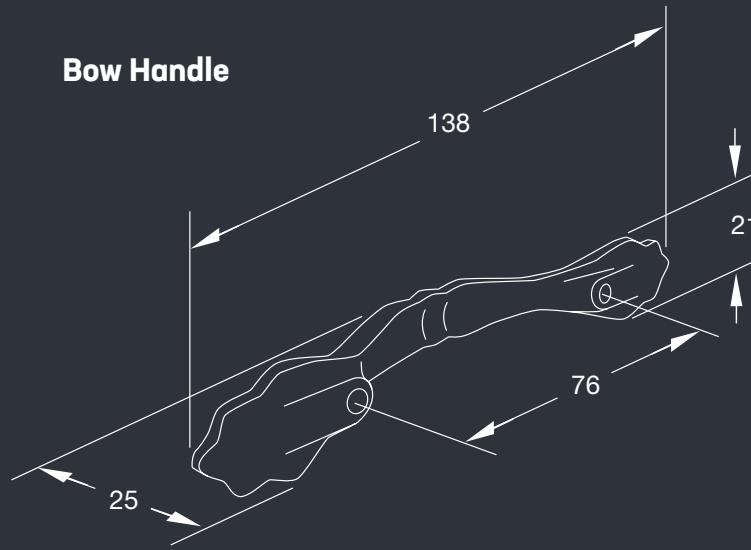

Plain Knob

Cup Pull

Concentric Knob

Bow Handle

*touch*

H A N D L E S

## Florenzia Collection

- Material: Zinc Alloy
- Finish: Antique Brass (AB), Brushed Nickel (BRN), Champagne (CHM), Charcoal (CH), Chrome Plated (CP), European Pewter (EPW), Matt Black (MBL)

Part No.	Finish	Description	C mm	OA mm
CTMK	AB, BRN, CHM, CH, CP, EPW, MBL	Plain Knob	-	29
CTCP	AB, BRN, CHM, CH, CP, EPW, MBL	Cup Pull	64	104
CTCK	AB, CHM, CH, EPW, MBL	Concentric Knob	-	33
CTRP	AB, CHM, CH, EPW, MBL	Bow Handle	76	138