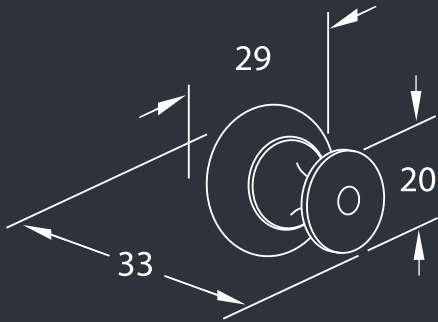

Plain Knob

Cup Pull

Concentric Knob

Bow Handle

*touch*

H A N D L E S

## Florenzia Collection

- Material: Zinc Alloy
- Finish: Antique Brass (AB), Brushed Nickel (BRN), Champagne (CHM), Charcoal (CH), Chrome Plated (CP), European Pewter (EPW), Matt Black (MBL)

Part No.	Finish	Description	C mm	OA mm
CTMK	AB, BRN, CHM, CH, CP, EPW, MBL	Plain Knob	-	29
CTCP	AB, BRN, CHM, CH, CP, EPW, MBL	Cup Pull	64	104
CTCK	AB, CHM, CH, EPW, MBL	Concentric Knob	-	33
CTRP	AB, CHM, CH, EPW, MBL	Bow Handle	76	138