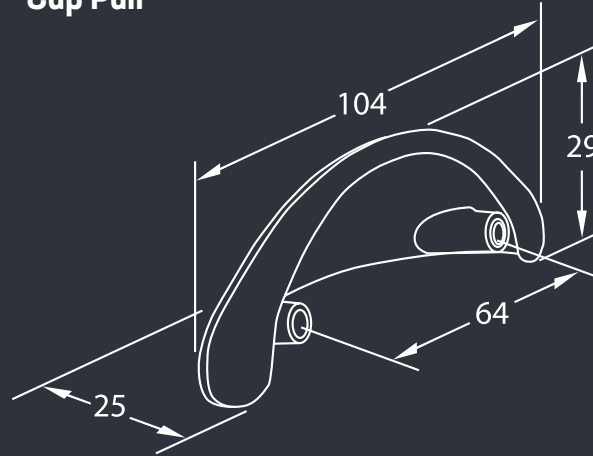

Plain Knob

Cup Pull

Concentric Knob

Bow Handle

*touch*

H A N D L E S

## Florenzia Collection

- Material: Zinc Alloy
- Finish: Antique Brass (AB), Brushed Nickel (BRN), Champagne (CHM), Charcoal (CH), Chrome Plated (CP), European Pewter (EPW), Matt Black (MBL)

Part No.	Finish	Description	C mm	OA mm
CTMK	AB, BRN, CHM, CH, CP, EPW, MBL	Plain Knob	-	29
CTCP	AB, BRN, CHM, CH, CP, EPW, MBL	Cup Pull	64	104
CTCK	AB, CHM, CH, EPW, MBL	Concentric Knob	-	33
CTRP	AB, CHM, CH, EPW, MBL	Bow Handle	76	138