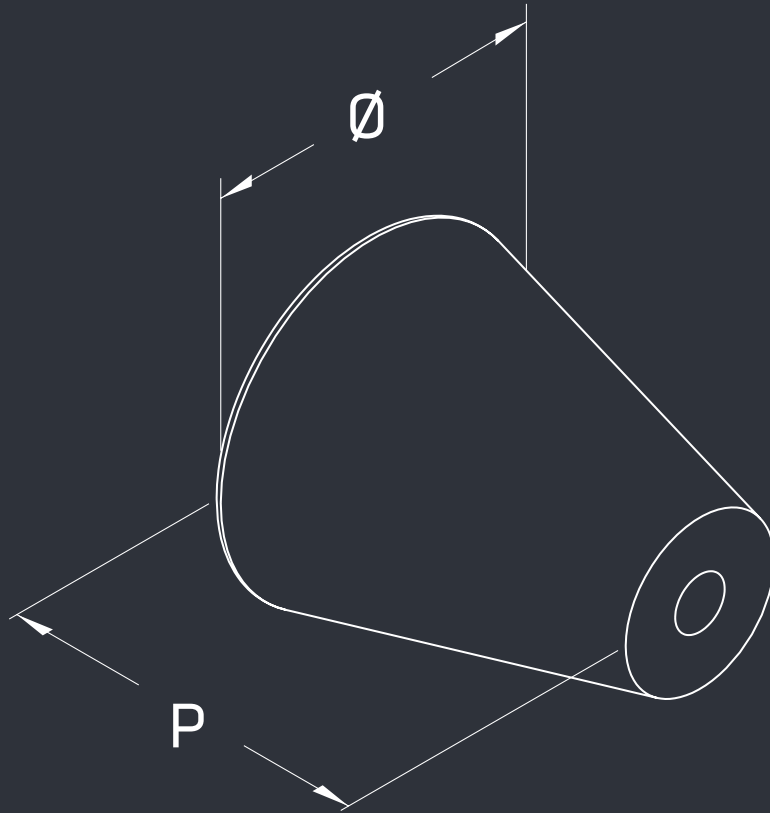

touch

H A N D L E S

Evora Knob

- Material: Zinc Alloy
- Finish: Satin Nickel (SN), Matt Black (MBL)

Part No.	Finish	Ø mm	P mm
DC1219	SN, MBL	19	20

Matt Black
(MBL)

Satin Nickel
(SN)

the finishing touch