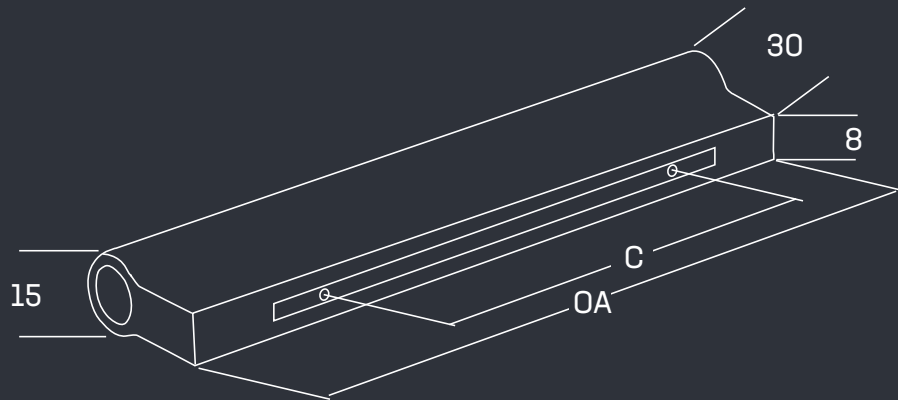

touch

H A N D L E S

Como Leather Pull Handle Collection

- Material: 304 Stainless Steel
- Not suitable for outdoor use
- Finish: Chocolate Leather & Aluminum Rod (CHOCALU), Chocolate Leather & Copper Rod (CHOCCOP), Chocolate Leather & Brass Rod (CHOCBRA)

Part No.	Finish	C mm	OA mm
C201.16	CHOCALU, CHOCBRA, CHOCCOP	16	40
C201.32	CHOCALU, CHOCBRA, CHOCCOP	32	64
C201.64	CHOCALU, CHOCBRA, CHOCCOP	64	96
C201.96	CHOCALU, CHOCBRA, CHOCCOP	96	128
C201.128	CHOCALU, CHOCBRA, CHOCCOP	128	160