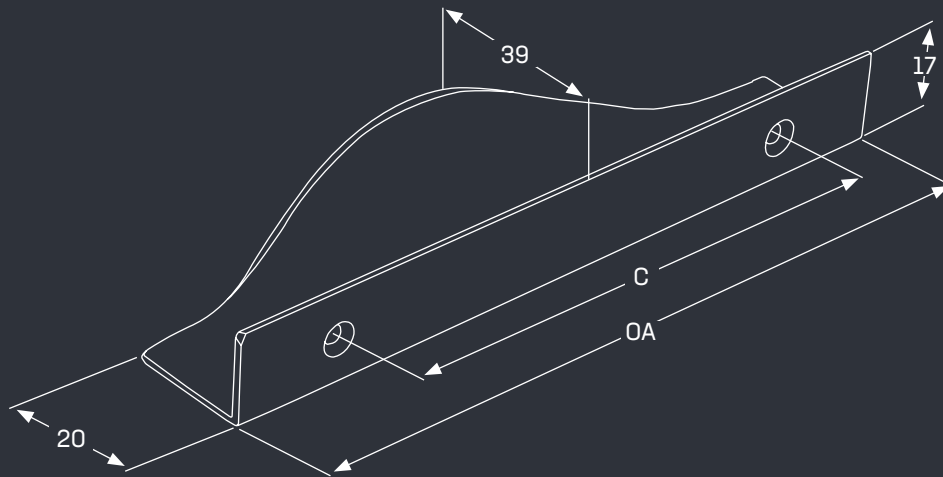

touch

H A N D L E S

Chase Lip Pull Handles

Matt Black

Dull Brushed
Nickel

- Made in Spain
- Simple rear mount fixing - no need to groove the top of the door
- Material: Aluminium
- Finish: Dull Brushed Nickel (DBR), Matt Black (MBL)

Part No.	Finish	C mm	OA mm
C7375.137	DBR, MBL	96	137
C7375.247	DBR, MBL	192	247
C7375.297	DBR, MBL	192	297
C7375.397	DBR, MBL	192	397
C7375.447	DBR, MBL	320	447
C7375.497	DBR, MBL	320	497
C7375.597	DBR, MBL	320	597
C7375.697	DBR, MBL	320	697
C7375.797	DBR, MBL	320	797
C7375.897	DBR, MBL	320	897
C7375.997	DBR, MBL	320	997