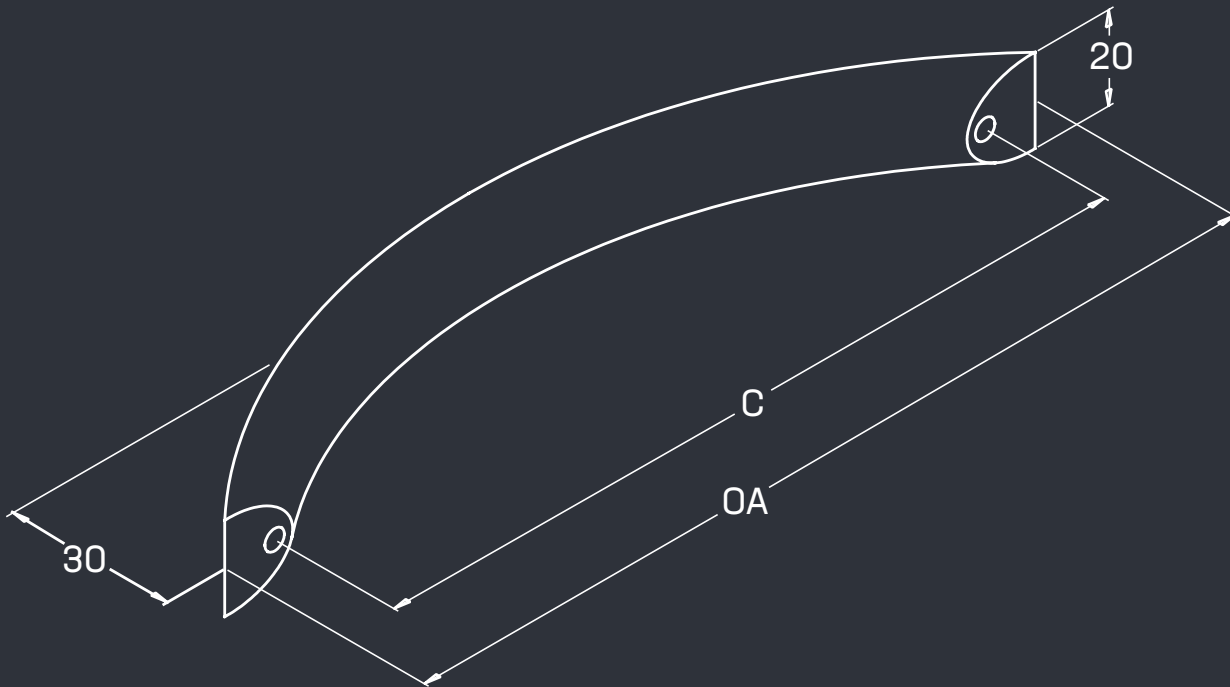

touch

H A N D L E S

Caserta Bow Handle

- Material: Aluminium
- Finish: Aluminium Brushed Nickel (ABN), Aluminium (ALU)

Part No.	Finish	C mm	OA mm
MFBH160	ABN, ALU	160	189
MFBH192	ABN, ALU	192	228
MFBH224	ABN, ALU	224	264