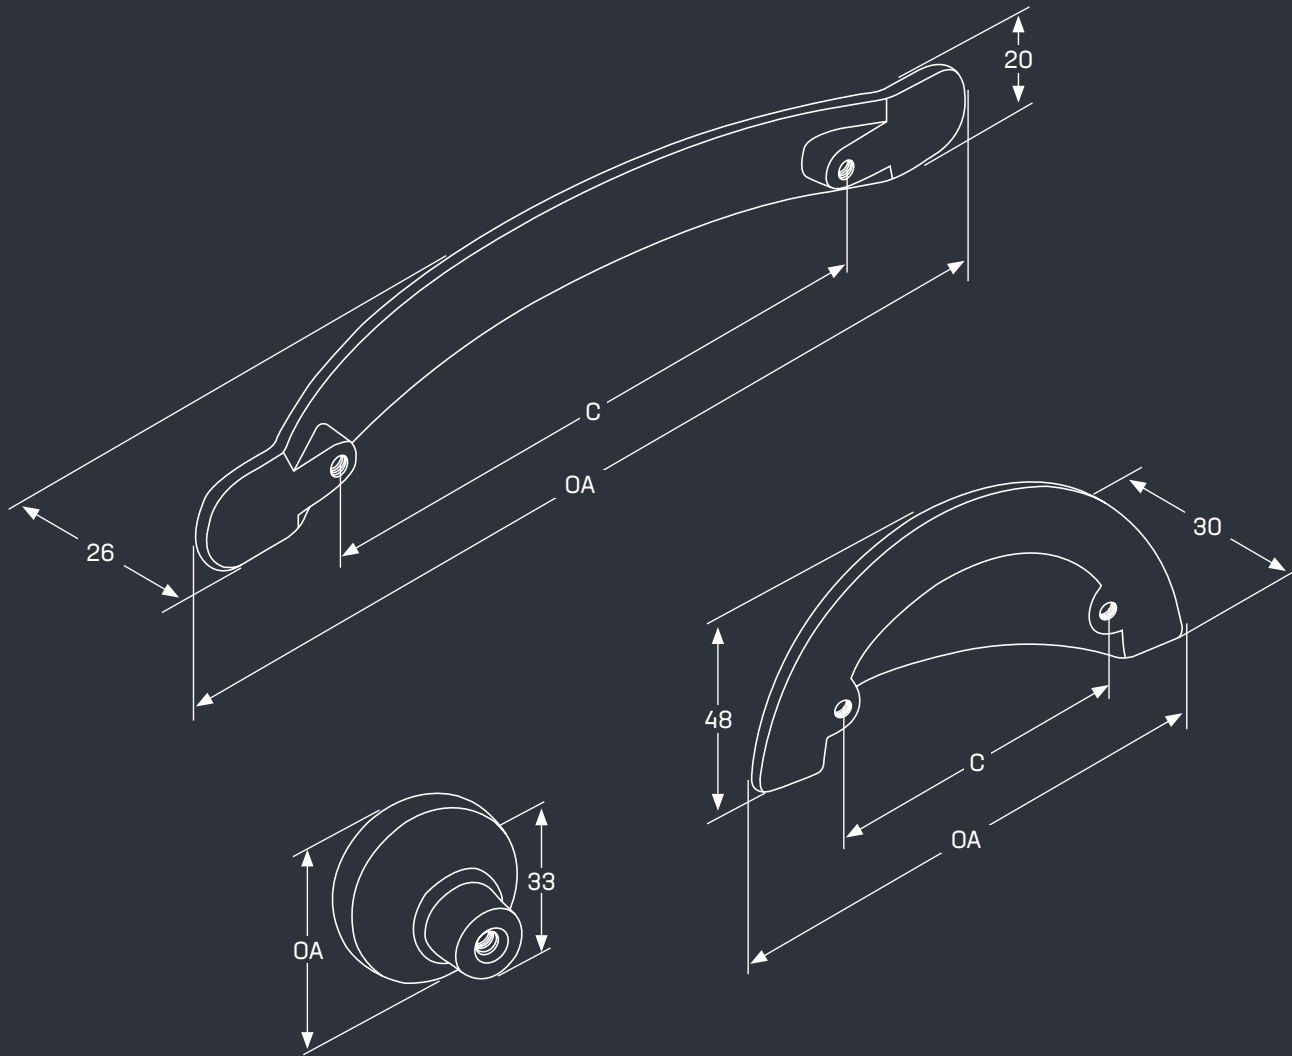

touch

H A N D L E S

Brecon Collection

- Material: Solid Iron
- Finish: Pewter (PW)

Part No.	Finish	Description	C mm	OA mm
KB3624.35.KO	PW	Knob	-	35
HN3925.64	PW	Cup Pull	64	103
HN3924.128	PW	D Handle	128	193