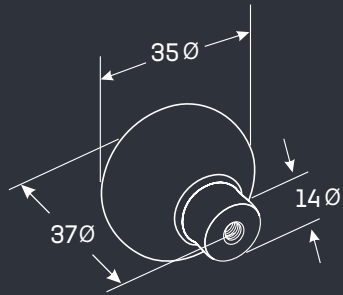

Bordeaux Knob