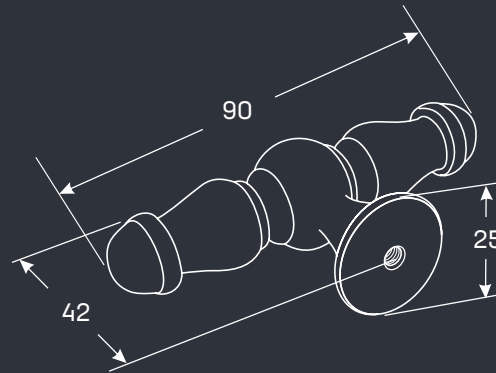

Bordeaux T Knob