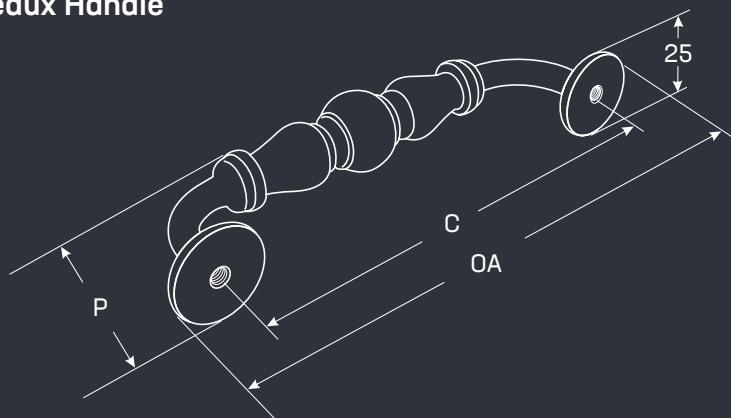

Bordeaux Handle

touch

H A N D L E S

Bordeaux Collection

- Material: Cast Iron
- Matching Appliance Handle
- Finish: Pewter (PW)

Part No.	Finish	Description	P	C	OA
KB3624.35	PW	Knob	37	-	35
KB3625.90	PW	T Knob	42	-	90
HN3626.128	PW	D Handle	42	128	153
HN3626.203	PW	Appliance	52	203	229

the finishing touch