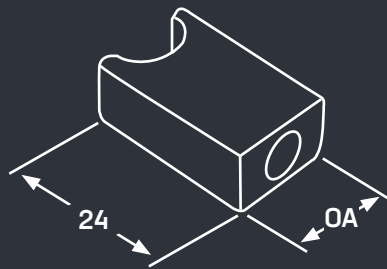

Double Fixing Post

Single Fixing Post

Arezzo Knurled Bar Handle - Posts

- Made in Italy
- Material: Zinc Alloy
- Finish: Copper Bronze (CBZ), Dull Brushed Nickel (DBR), Frosty Dark Nickel (FDN), Matt Black (MBL), Matt White, Natural Brass (BRB), Titanium Bronze (TBZ)
- Threaded Handle joining screw required

Part No.	Finish	Description	C mm	OA mm
CGF828	CBZ, DBR, FDN, NB, MBL, MWH, TBZ	Double Fixing Post	16	24
CGF827	CBZ, DBR, FDN, NB, MBL, MWH, TBZ	Single Fixing Post	-	15
CGJB.M4	ZP	M4 Threaded Joining Screw		