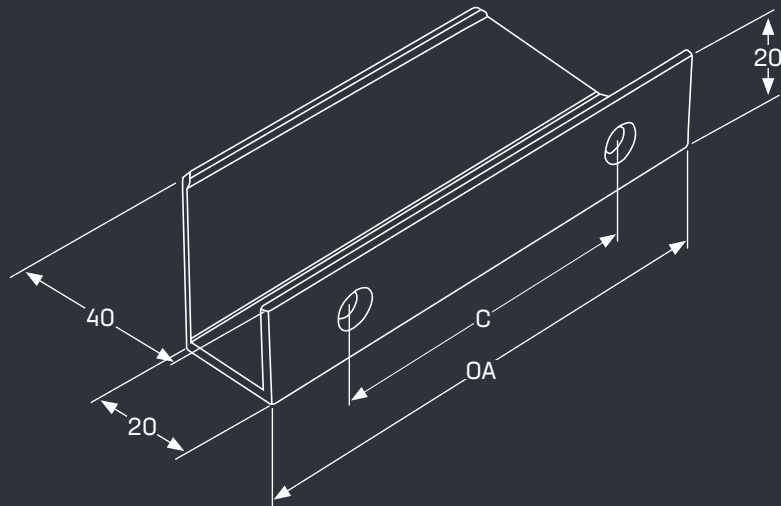

touch

H A N D L E S

Angolo Collection

- Material Thickness: 2mm
- Material: Aluminium
- Finish: Brushed Aluminium (BA), Aluminium Brushed Brass (ABB), Brushed Matt Black (BMBL)

Part No.	Finish	C mm	OA mm
A8109.100	BA, ABB, BMBL	64	100
A8109.200	BA, ABB, BMBL	160	200
A8109.350	BA, ABB, BMBL	320	350