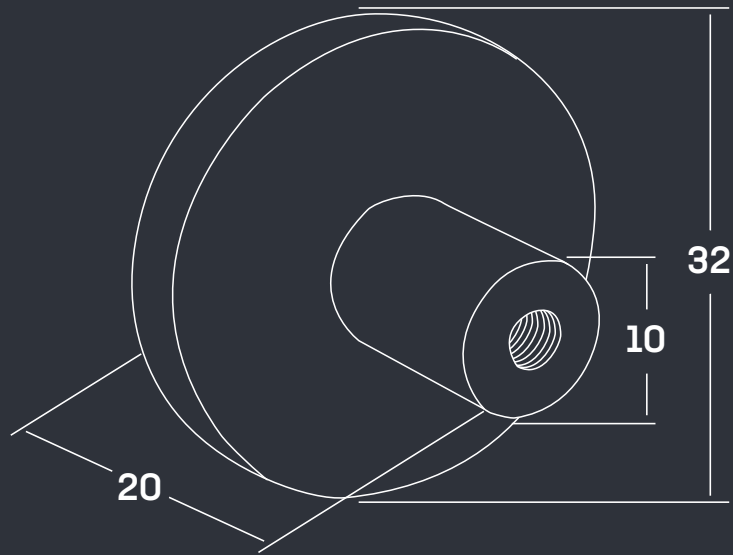

## Alzo Knob

- Material: Aluminum
- Finish: Brushed Brass (BRB), Dull Brushed Nickel (DBR)

| Part No. | Finish   | OA mm |
|----------|----------|-------|
| A71440   | BRB, DRB | 32    |

*the finishing touch*