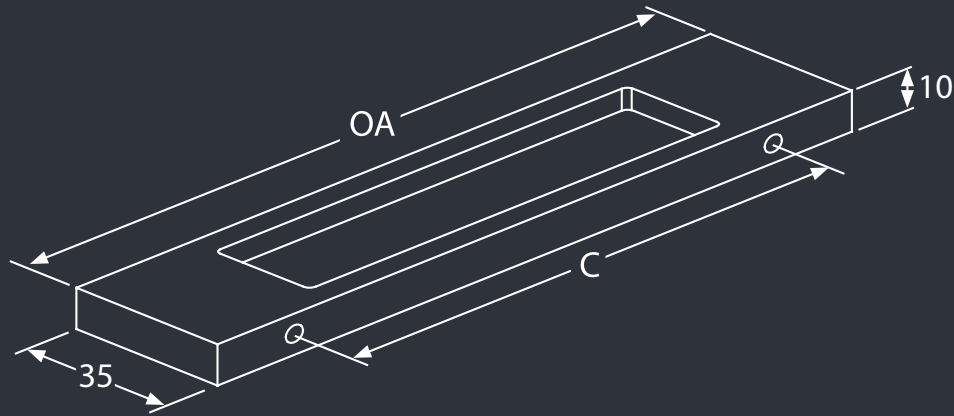

touch

H A N D L E S

Alta Pull Handle

- Material: Aluminium
- Finish: Aluminium Brushed Nickel (ABN), Matt Black (MBL)

Part No.	Finish	C mm	OA mm
A0705.160	ABN, MBL	160	179
A0705.224	ABN, MBL	224	243
A0705.320	ABN, MBL	320	339