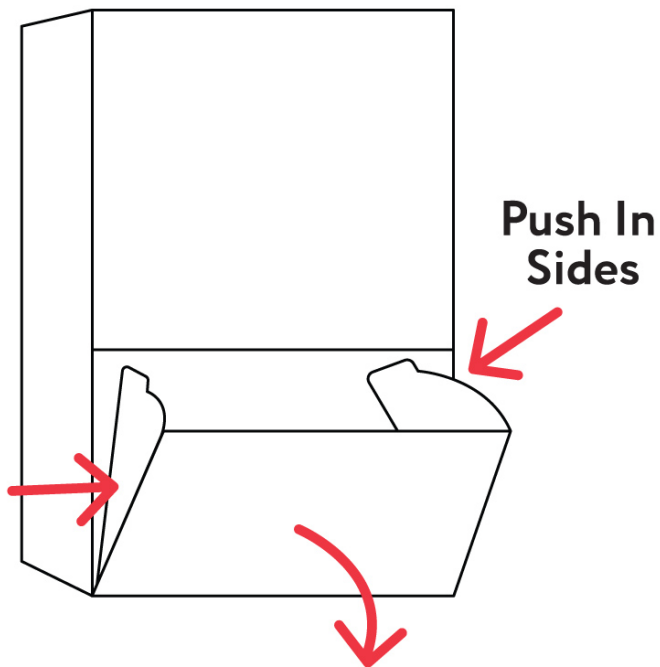

Option 1 Counter Display

Option 2 Shelf Display