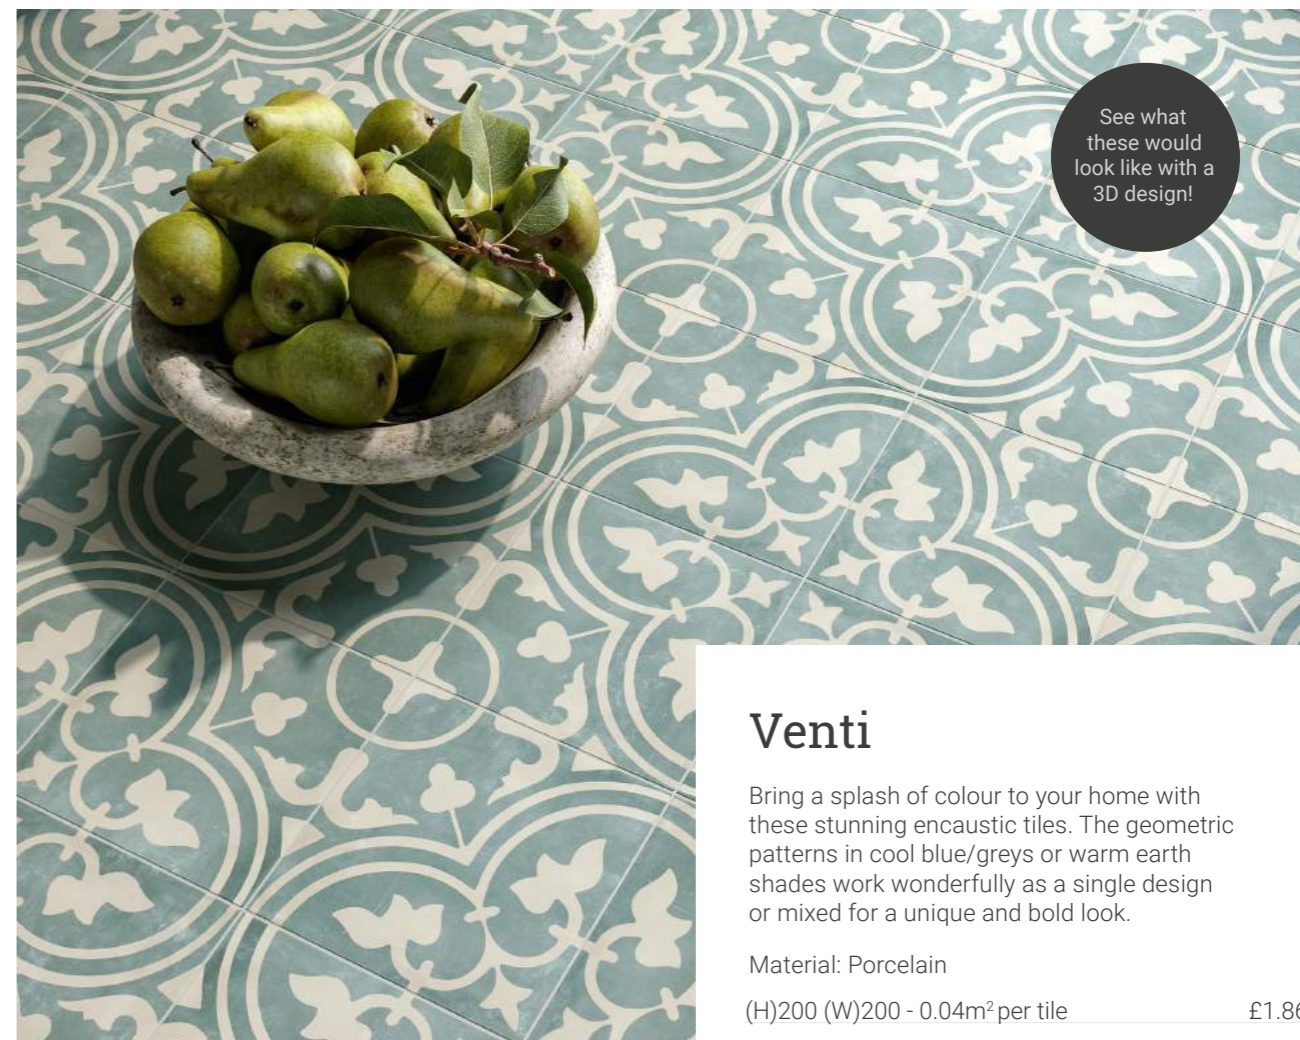

(H)600 (W)600 - 0.36m² per tile £11.91
(H)300 (W)600 - 0.18m² per tile £6.00

Venti

Bring a splash of colour to your home with these stunning encaustic tiles. The geometric patterns in cool blue/greys or warm earth shades work wonderfully as a single design or mixed for a unique and bold look.

Material: Porcelain

(H)200 (W)200 - 0.04m² per tile £1.86