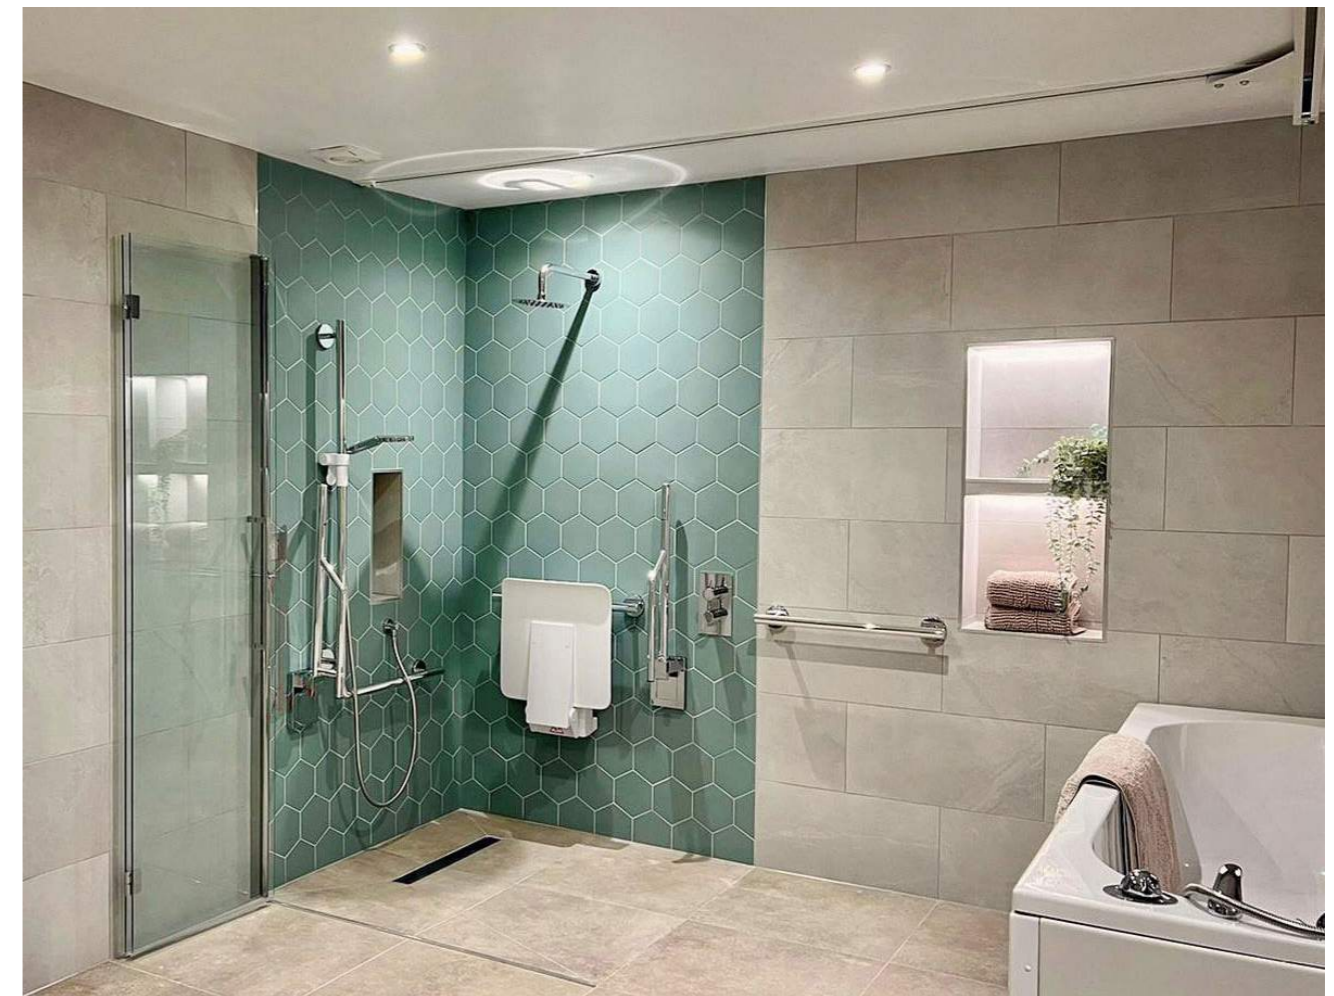

Four Seasons

Inspired by precious gemstones, these eye-catching mosaics bring a touch of glamour and delight. The mosaic combines metallic and mirror effects for a finish that truly glistens in the light. Perfect for highlighting niches and suitable for use on curved surfaces.

Material: Porcelain

(H)300 (W)300 - 0.09m² per tile £45.45

3D Wall

Add a touch of interest and depth to your design with these unique and beautiful 3D patterned tiles, in soft geometric or flowing natural styles.

Material: Ceramic

(H)400 (W)800 - 0.32m² per tile £17.44

(H)400 (W)800 - 0.32m² per tile £19.35

(H)400 (W)800 - 0.32m² per tile £19.35

Timeless

Give your walls a contemporary makeover with these hexagon tiles in a modern matt finish. Team with a contrasting grout for a really striking look.

Material: Porcelain

Ask us about our expert design services!

(H)150 (W)170 - 0.0255m² per tile £0.76