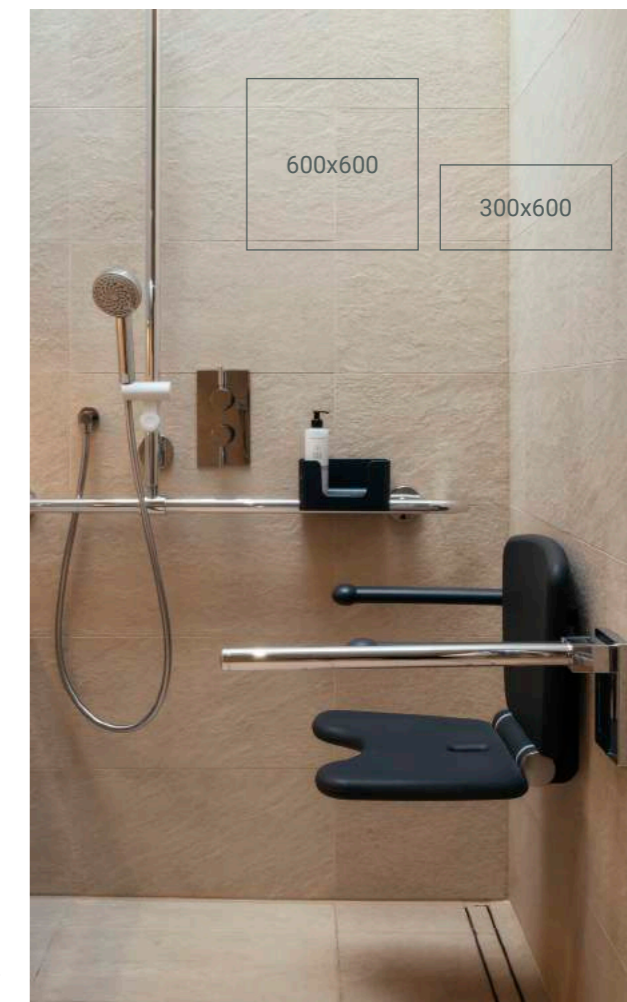

Material: Porcelain

Ivory Matt

Smoke Matt

Pearl Matt

(H)600 (W)600 - 0.36m <sup>2</sup> per tile	£18.05
(H)300 (W)600 - 0.18m <sup>2</sup> per tile	£8.48