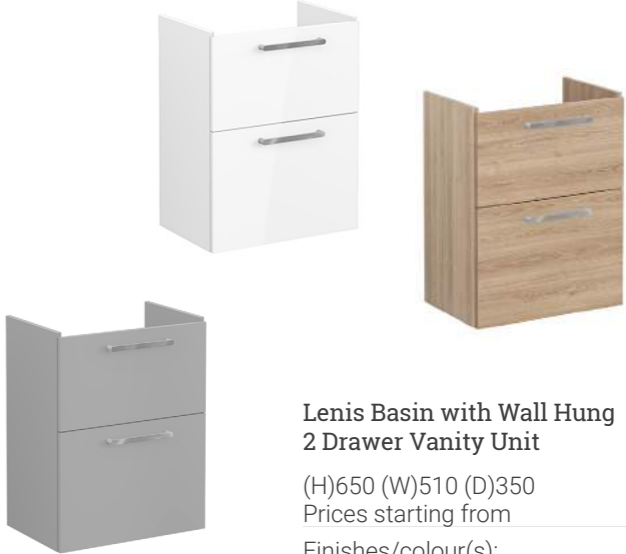

Vanity units

Compatible with Lenis basins p.17

Lenis Basin with Wall Hung 2 Drawer Vanity Unit

(H)650 (W)510 (D)350
Prices starting from £455
Finishes/colour(s):
Gloss White / Matt Rock Grey /
Natural Oak

Handles

Lenis Furniture Handles

Comes with chome as standard. Black also available.