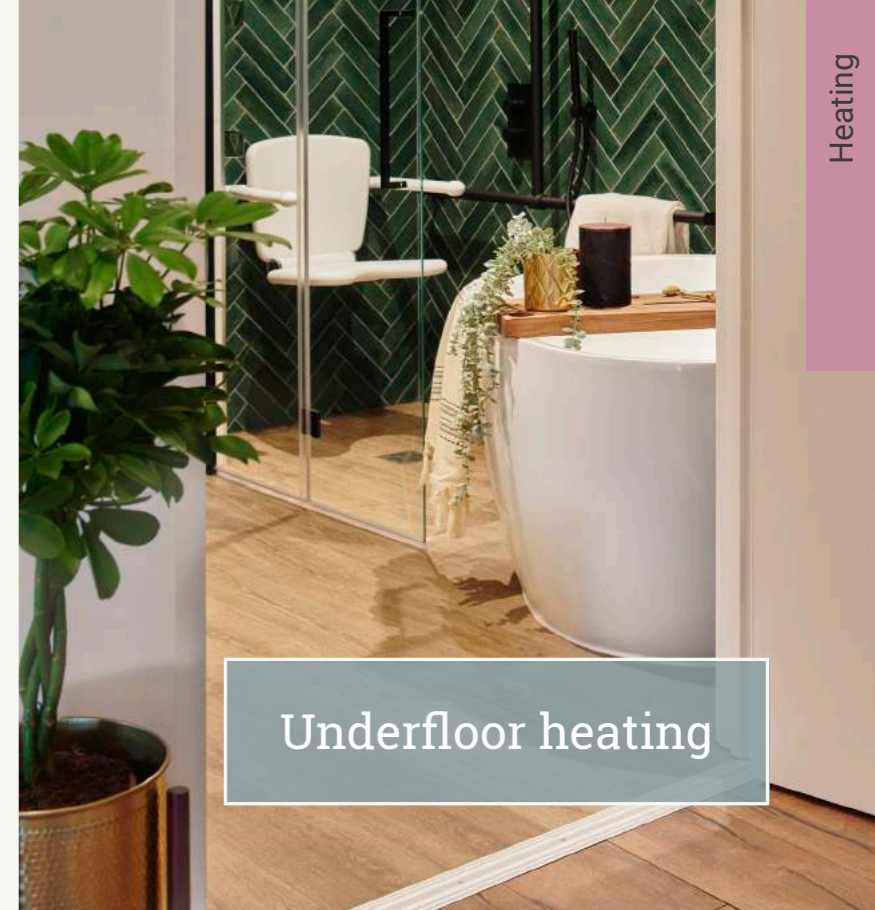

Product highlights

- Energy saving
- Space-saving
- Safer option than exposed radiators
- Works perfectly with our extensive range of floor tiles

Unsure which option is right for you?
Get in touch!

Heating

Underfloor heating