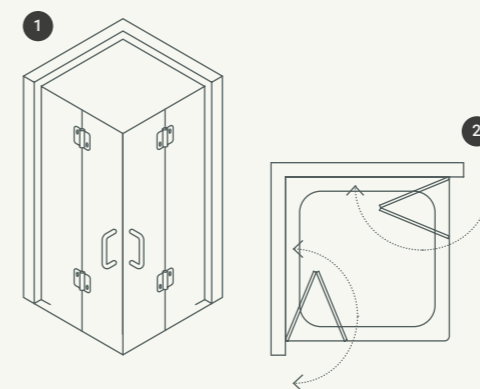

We're here to help! Get in touch if you have any questions

Showering

Bi-folding screens keep your bathroom spacious and free from fuss, making sure water stays where it's meant to be without trip hazards

Shield your bathroom from spray, whilst maximising your space. Create corner enclosures or elegantly divide your room with our range of options.

Product highlights

- Easy-clean glass coating
- Toughened 6mm safety glass and integrated floor seals
- Suitable for level access shower trays or wetrooms
- Chrome and matt black finishes available
- Innovative, space-saving design that folds flat against the wall when not in use
- Doors fold inward or outward through 180 degrees for easy access
- Features a large, easy-to-grip handle
- Can be used individually or in pairs to form corner enclosures or other configurations
- Rise and fall hinges lift the doors slightly from the floor to make opening and closing easier
- Left or right handed orientations available for any space or any access

How they work at a glance

1. Bi-folding doors can be fixed in a number of configurations such as a corner enclosure.
2. All bi-folding doors can fold outwards or inwards.

Verve bi-fold

Our most popular doors, offering a sleek alternative to a shower curtain with superb flexibility, practicality and style.

Ideal if you use a mobility aid

(H)2000 (W)600-1200

From £655

Finishes/colours: Chrome or Matt black ★

- Available left or right handed. Please specify when ordering.
- Conversion kit available for recess installation (see p.10)