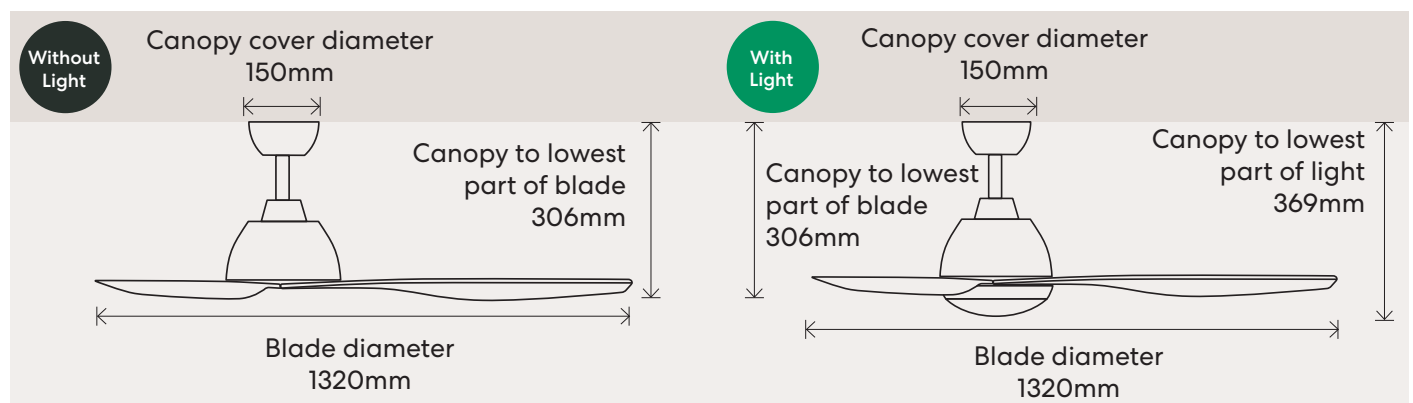

Key Details

Install Location: Indoor/Outdoor* & Coastal

Motor Type: AC

Blade Material: ABS Plastic

Operation: Wall Control

Reversible: Yes (via motor)

Ceiling Mount Angle: 0-20°

Blade Pitch: 12° (Approx)

Dimensions

*Must be an enclosed outdoor area min 1.5m from edge of eave/roof, fully shielded from wind, rain & direct sunlight.