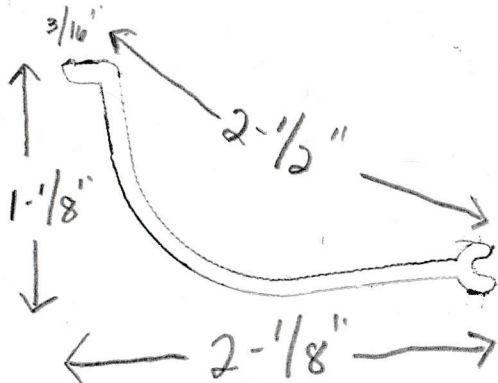

Save $5.00 on your order of
"L" Shaped/Under Cabinet
Replacement Lenses
At checkout, Use Discount
code:

Sample5

4113RE-317RW