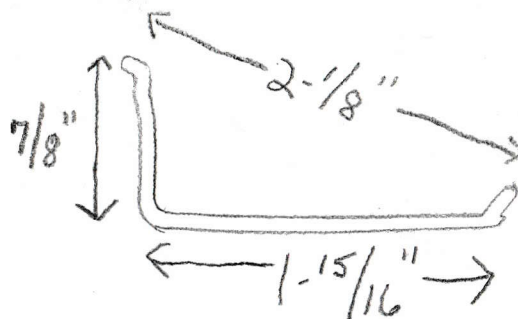

4113RE-319RW