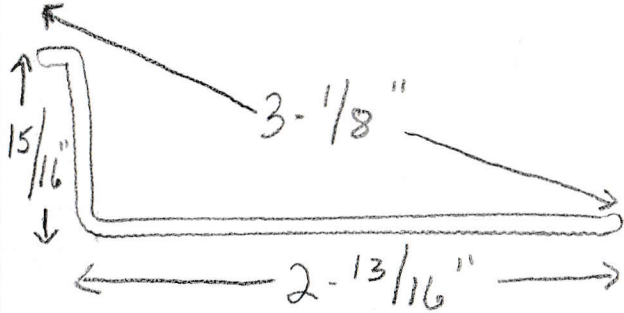

4113P-320RW-

4113P-318RW-

4113P-322RW-

4113RE-315RW-

4113RE-316RW-

4113LE-2477-

NOTE: "C" Hook ON END NOT NEEDED

4113RE-317RW-

4113RE-319RW-

Save \$5.00 on your order of
 "L" Shaped/Under Cabinet
 Replacement Lenses
 At checkout, Use Discount
 code:

Sample5