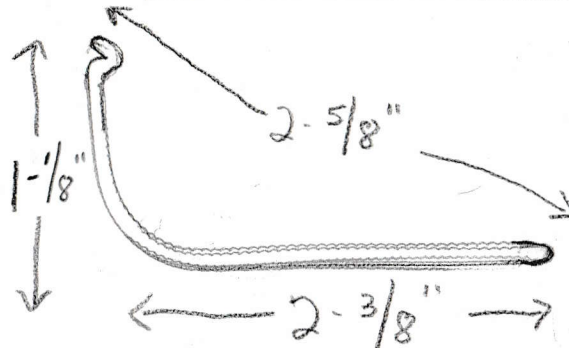

4113P-320RW-

4113P-318RW-

4113P-322RW-

4113RE-315RW-

4113RE-316RW-

4113LE-2477-

NOTE: "C" Hook ON END NOT NEEDED

4113RE-317RW-

4113RE-319RW-

Save \$5.00 on your order of
 "L" Shaped/Under Cabinet
 Replacement Lenses
 At checkout, Use Discount
 code:

Sample5