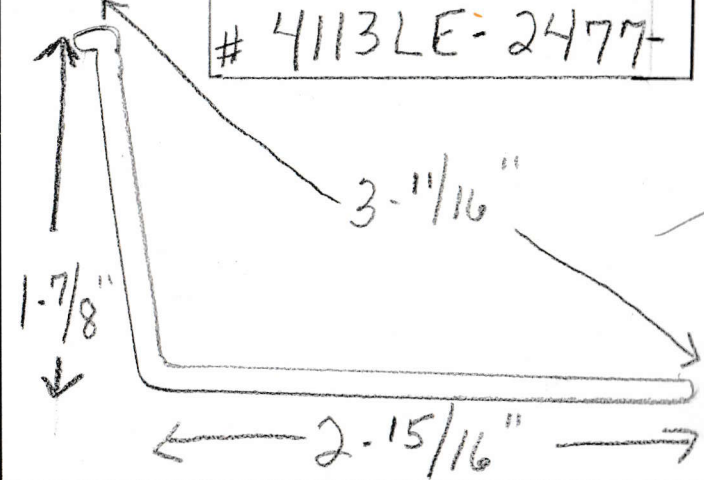

4113P-320RW-

4113P-318RW-

4113P-322RW-

4113RE-315RW-

4113RE-316RW-

4113LE-2477-

NOTE: "C" Hook ON END NOT NEEDED

4113RE-317RW-

4113RE-319RW-

Save \$5.00 on your order of
 "L" Shaped/Under Cabinet
 Replacement Lenses
 At checkout, Use Discount
 code:

Sample5