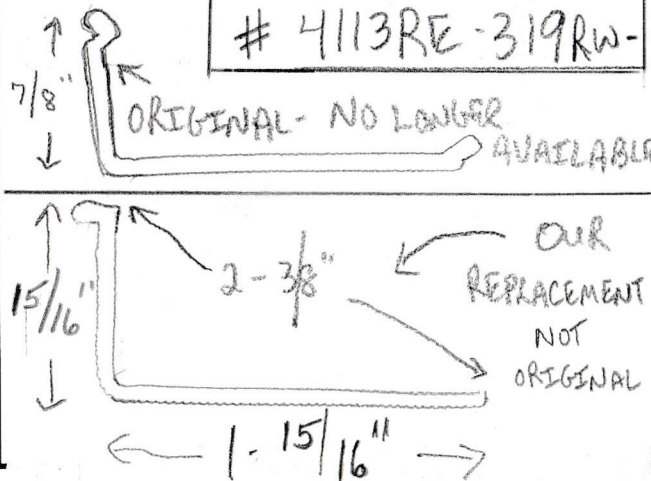

4113P-320RW-

4113P-318RW-

4113P-322RW-

4113RE-315RW-

4113RE-316RW-

4113LE-2477-

NOTE: "C" Hook ON END NOT NEEDED

4113RE-317RW-

4113RE-319RW-

Save \$5.00 on your order of
 "L" Shaped/Under Cabinet
 Replacement Lenses
 At checkout, Use Discount
 code:

Sample5