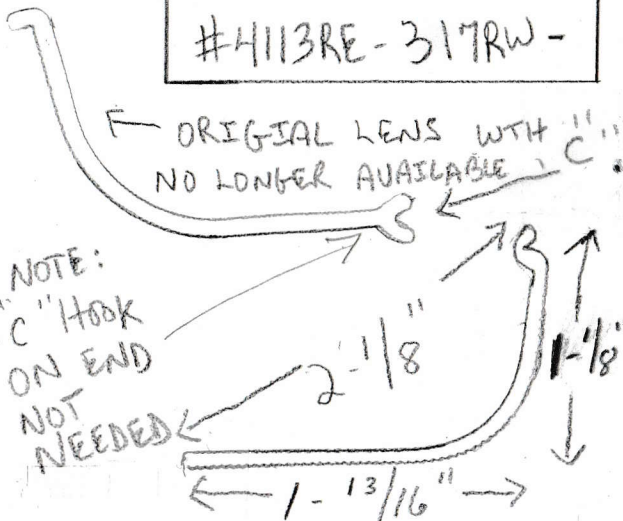

4113P-320RW-

4113P-318RW-

4113P-322RW-

4113RE-315RW-

4113RE-316RW-

4113LE-2477-

NOTE: "C" Hook ON END NOT NEEDED

4113RE-317RW-

4113RE-319RW-

Save \$5.00 on your order of
 "L" Shaped/Under Cabinet
 Replacement Lenses
 At checkout, Use Discount
 code:

Sample5