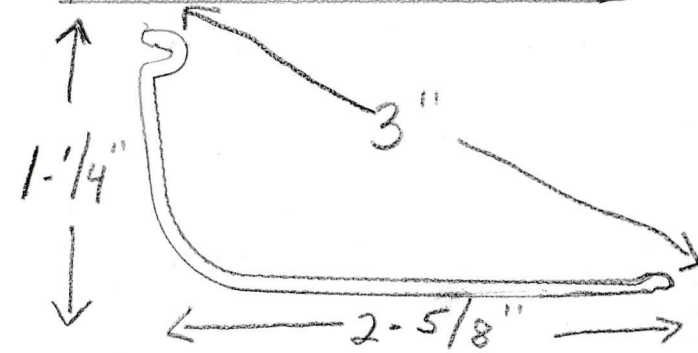

4113P-320RW-

4113P-318RW-

4113P-322RW-

4113RE-315RW-

4113RE-316RW-

4113LE-2477-

NOTE: "C" Hook ON END NOT NEEDED

4113RE-317RW-

4113RE-319RW-

Save \$5.00 on your order of
 "L" Shaped/Under Cabinet
 Replacement Lenses
 At checkout, Use Discount
 code:

Sample5