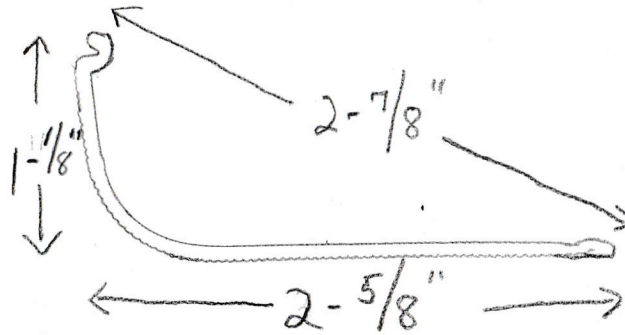

4113P-320RW-

4113P-318RW-

4113P-322RW-

4113RE-315RW-

4113RE-316RW-

4113LE-2477-

NOTE: "C" Hook ON END NOT NEEDED

4113RE-317RW-

4113RE-319RW-

Save \$5.00 on your order of
 "L" Shaped/Under Cabinet
 Replacement Lenses
 At checkout, Use Discount
 code:

Sample5