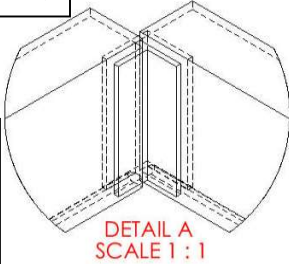

# White Ceiling Dust Deflector

Item # 4872-2x2

Diffuser/Vent  
Not Included

Corner Clip  
Installation

STOP DUST AND SOOT FROM COLLECTING  
ON THE CEILING TILES SURROUNDING  
THE HVAC DIFFUSERS.

24" x 24" x 1.5" Deep

## Instructions for 4872-2x2

Attach the 4 side rails using the 4 corners clips.  
Note:  
The 1/2" wide flange should be facing out when attached to the corner clips.

Insert 1/2" wide flange between HVAC diffuser and ceiling grid system

Corner  
Clip  
detail

Kit includes:  
Four 22.68" long x  
1.5" deep side rails  
&  
Four 1-3/8" corner clips

[www.1800ceiling.com](http://www.1800ceiling.com)  
555 Oak Street, Copiague, NY 11726  
Phone: 516-221-1484 Fax: 631-980-7668