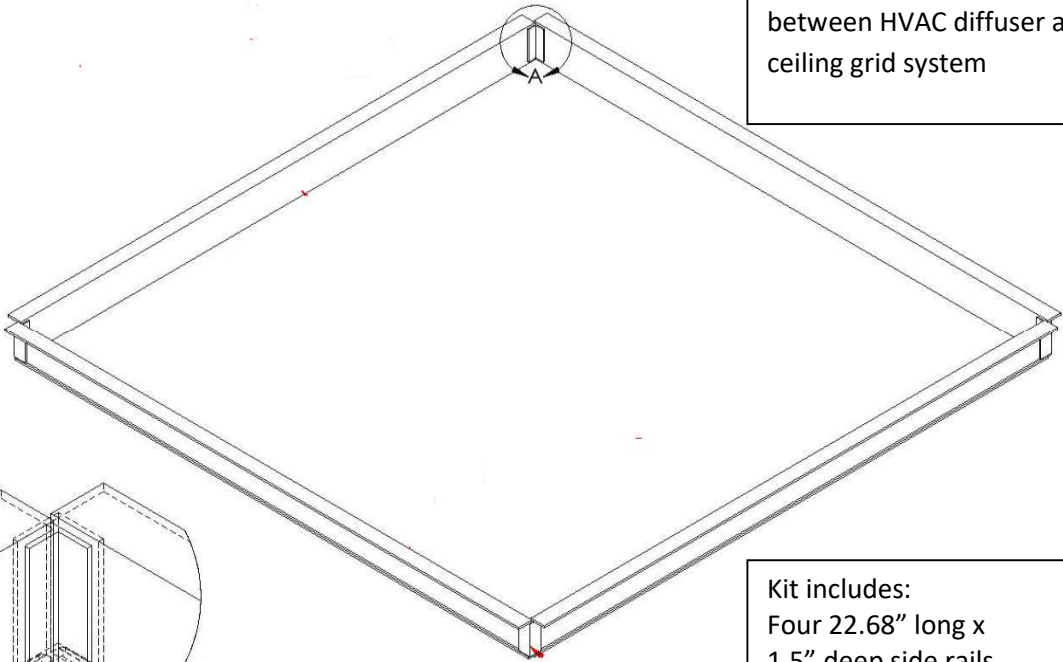

# White Ceiling Dust Deflector

Item # 4872-2x2

Diffuser/Vent  
Not Included

Corner Clip  
Installation

STOP DUST AND SOOT FROM COLLECTING  
ON THE CEILING TILES SURROUNDING  
THE HVAC DIFFUSERS.

24" x 24" x 1.5" Deep

## Instructions for 4872-2x2

Attach the 4 side rails using the 4 corners clips.  
Note:  
The 1/2" wide flange should be facing out when attached to the corner clips.

Insert 1/2" wide flange between HVAC diffuser and ceiling grid system

Corner  
Clip  
detail

Kit includes:  
Four 22.68" long x  
1.5" deep side rails  
&  
Four 1-3/8" corner clips

[www.1800ceiling.com](http://www.1800ceiling.com)  
555 Oak Street, Copiague, NY 11726  
Phone: 516-221-1484 Fax: 631-980-7668