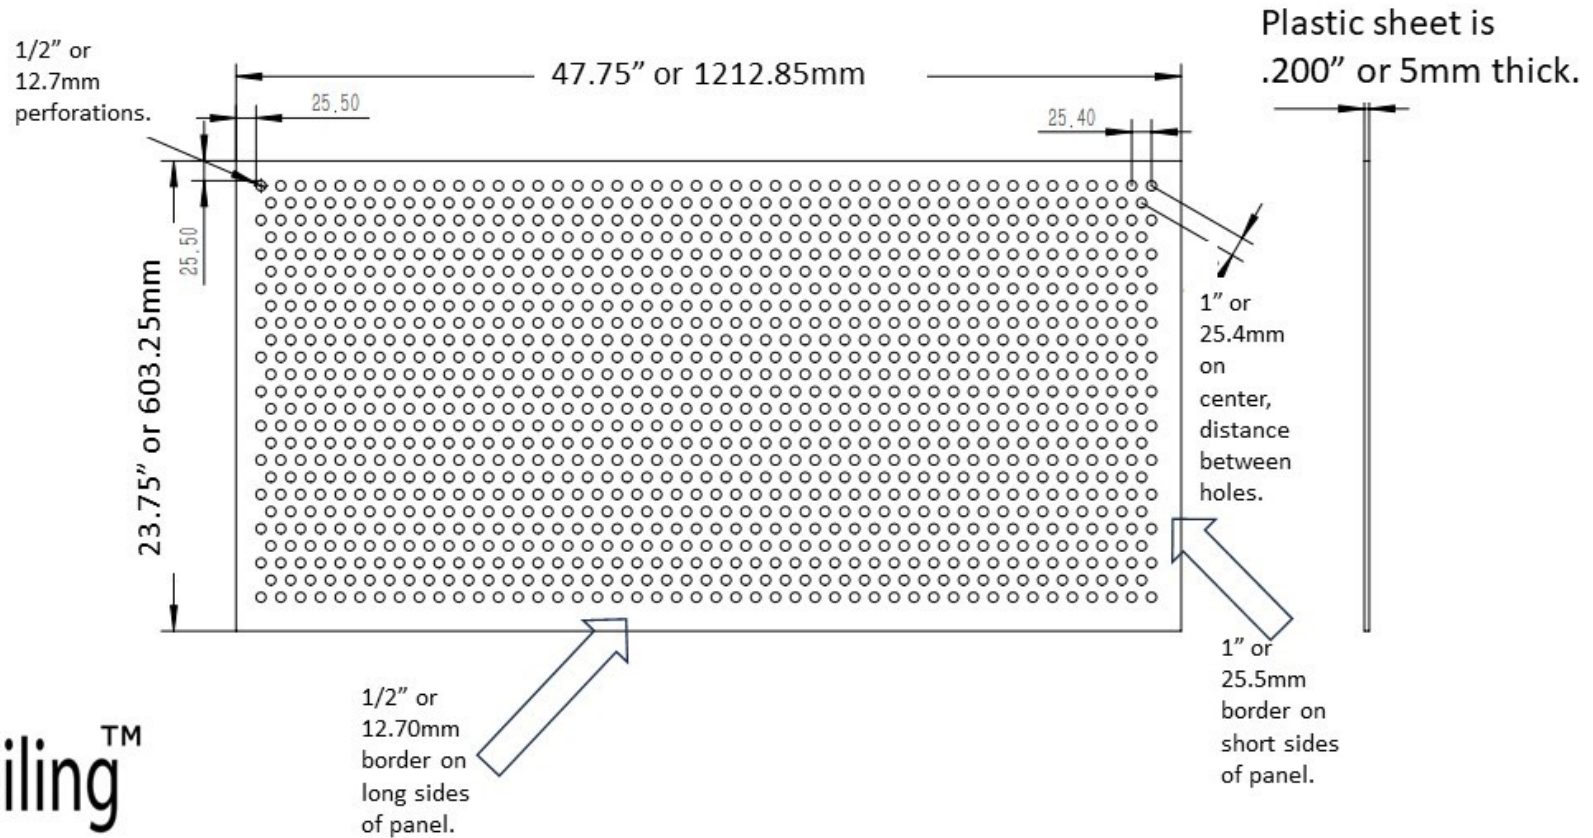

2' x 4' White Plastic Perforated Tile with 1/2" perforations (actual size: 23.75" x 47.75")
Item # 4994W-2x4-200-50

www.1800ceiling.com, 555 Oak Street, Copiague, NY 11726 Contact: sales@1800ceiling.com