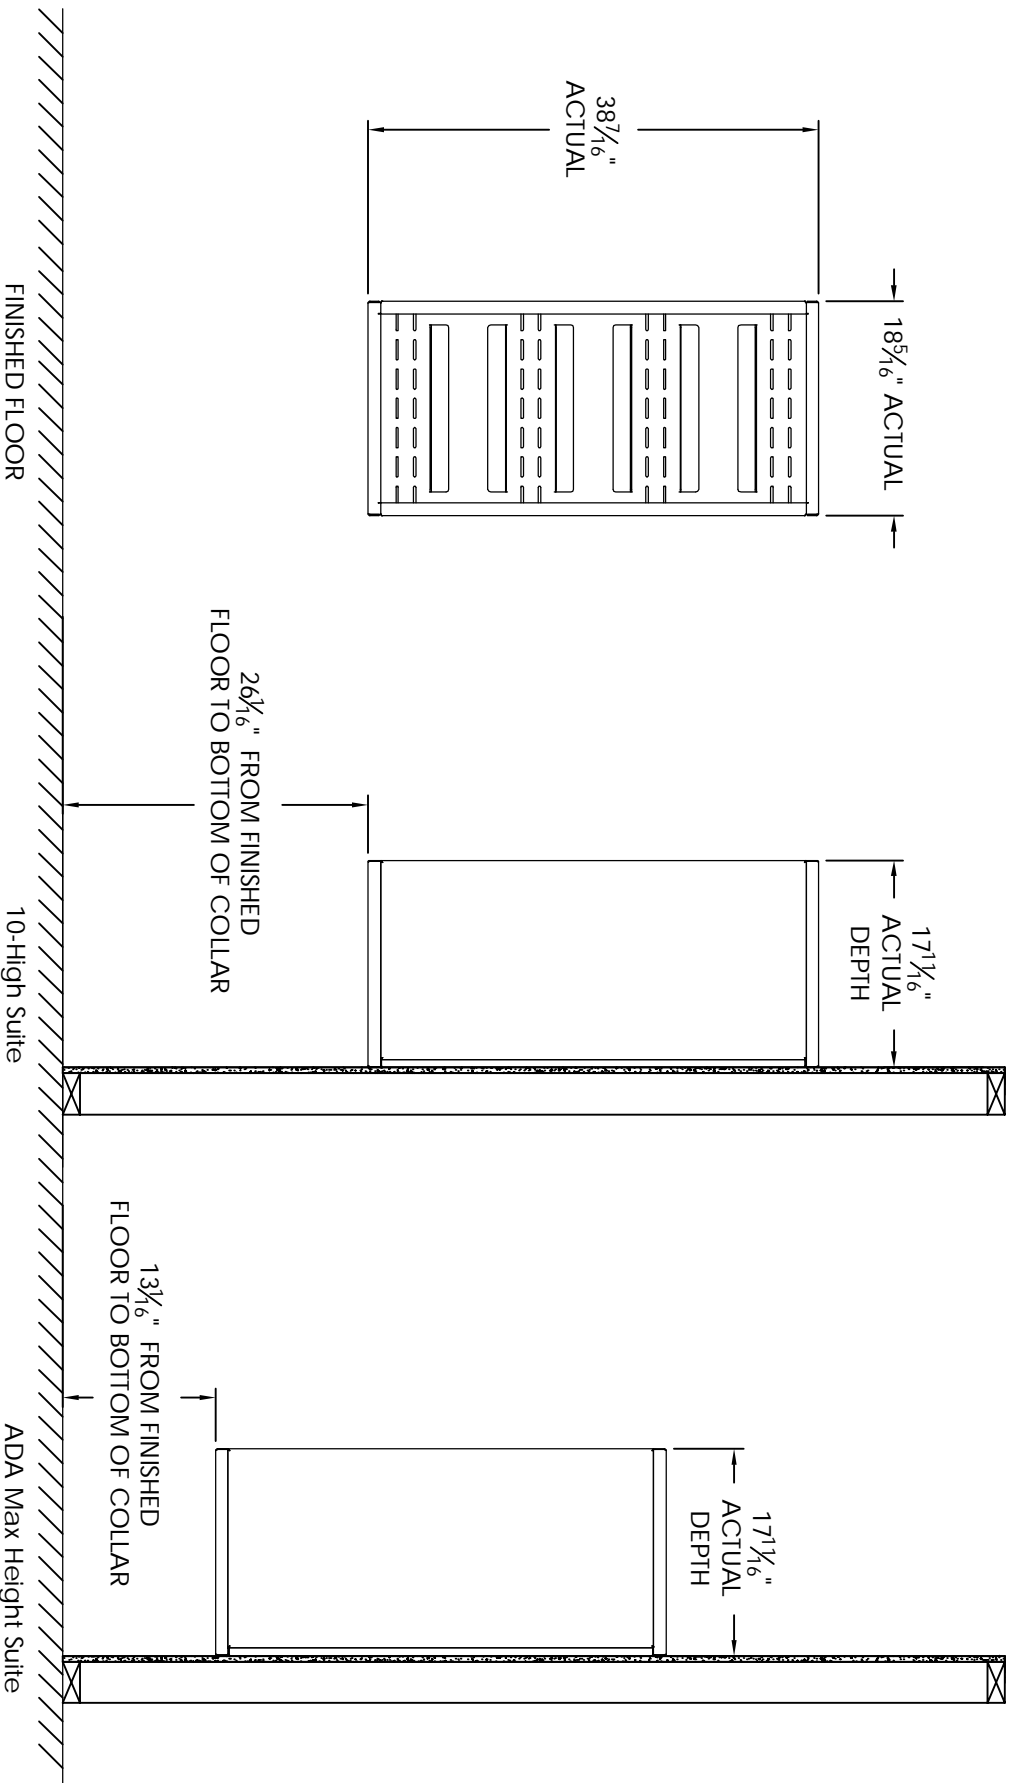

# Versatile™ 4C Surface Mount Collars, SM10S

- Notes:
1. Designed to mount Florence Versatile™ 4C mailbox single column 10-High Suite and ADA Max Height Suite modules (sold separately).
  2. For use with front loading modules only.

PRODUCT SERIES: VERSATILE™ 4C SURFACE MOUNT COLLAR

**AF FLORENCE**  
**manufacturing company**  
 5935 Corporate Drive • Manhattan, KS 66503  
 www.florencemailboxes.com • (800) 275-1747  
 A GIBRALTAR INDUSTRIES COMPANY

MODEL	REV
SM10S	C
SCALE	LAST REV DATE
NONE	7/03/2014
DRAWING NUMBER	DRAWN BY
SM10SCS	TNS