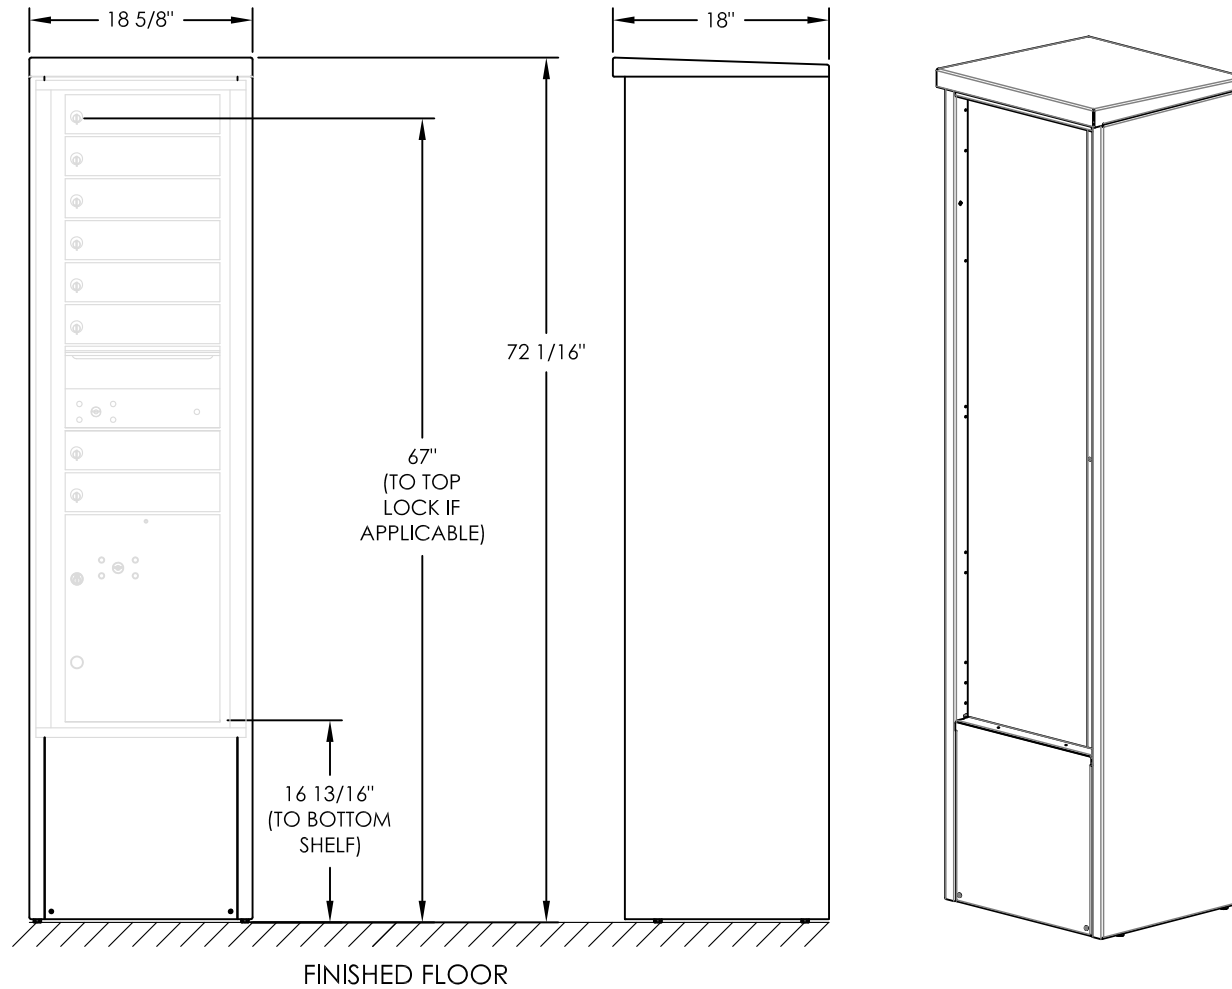

versatile™ 4C Depot, DEP15S

Shown with 4C
for dimensional
reference only.

NOTES:

1. Depot cabinet design ensures compliance with USPS STD-4C mailbox installation regulations.
2. Accommodates all 4C front-loading single-column 15-High modules.
3. Depot cabinet assembled complete in factory.
4. Depot ships complete with 4C front-loading module installed.
5. May be installed outside or inside - see foundation specification details in installation manual.

PRODUCT SERIES: VERSATILE™ 4C DEPOT		
 5935 Corporate Drive • Manhattan, KS 66503 800.275.1747 • www.florencelockers.com	MODEL DEP15S	REV -
	SCALE 1:16	LAST REV DATE 10/6/2020
	DRAWING NUMBER DEP15SCS	DRAWN BY NBC