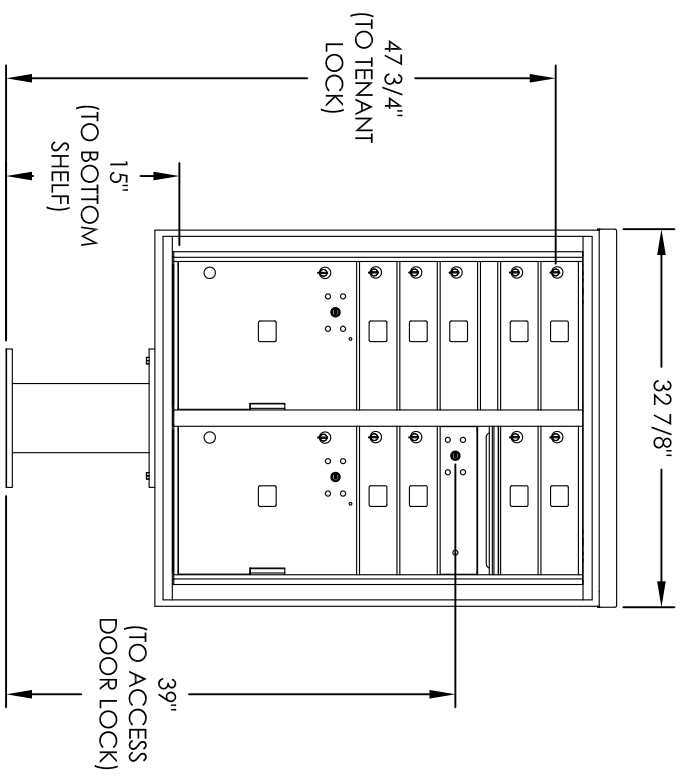

Versatile™ 4C Pedestal Mount Mailbox, 4CADD-09-P

PEDESTAL DETAIL

COMPARTMENT CHART

DESCRIPTION	COMPARTMENT	COMPARTMENT SIZE	QTY.
MAILBOX	MB1	3" H x 12" W x 15" D	9
OUTGOING MAIL	OM1	3" H x 12" W x 15" D	1
PARCEL	PLUS	15" H x 12" W x 15" D	2

PRODUCT SERIES: VERSATILE™ 4C PEDESTAL MOUNT MAILBOX

- NOTES:
1. 4C pedestal units are for private applications only / not USPS Approved.
 2. May be installed outside or inside - see foundation specification details within the 4C Installation Manual.