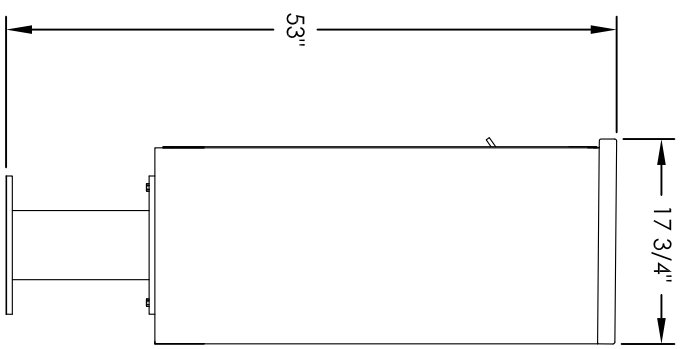

Versatile™ 4C Pedestal Mount Mailbox, 4CADD-09-P

PEDESTAL DETAIL

COMPARTMENT CHART

DESCRIPTION	COMPARTMENT	COMPARTMENT SIZE	QTY.
MAILBOX	MB1	3" H x 12" W x 15" D	9
OUTGOING MAIL	OM1	3" H x 12" W x 15" D	1
PARCEL	PLUS	15" H x 12" W x 15" D	2

PRODUCT SERIES: VERSATILE™ 4C PEDESTAL MOUNT MAILBOX

- NOTES:
1. 4C pedestal units are for private applications only / not USPS Approved.
 2. May be installed outside or inside - see foundation specification details within the 4C Installation Manual.