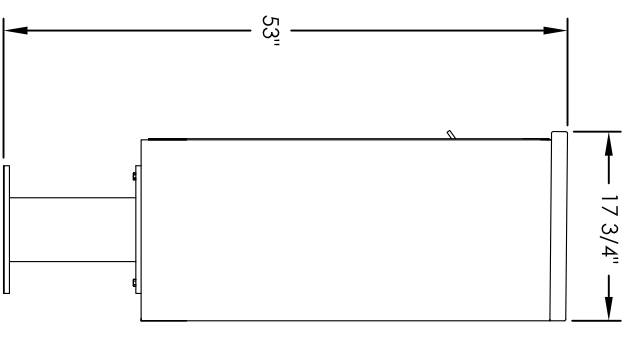

Versatile™ 4C Pedestal Mount Mailbox, 4CADD-07-P

PEDESTAL DETAIL

COMPARTMENT CHART

DESCRIPTION	COMPARTMENT	COMPARTMENT SIZE	QTY.
MAILBOX	MB1	3" H x 12" W x 15" D	7
OUTGOING MAIL	OM2	6-1/2" H x 12" W x 15" D	1
PARCEL	PL5	17" H x 12" W x 15" D	1
PARCEL	PL6	20-1/2" H x 12" W x 15" D	1

PRODUCT SERIES: VERSATILE™ 4C PEDESTAL MOUNT MAILBOX

- NOTES:
1. 4C pedestal units are for private applications only / not USPS Approved.
 2. May be installed outside or inside - see foundation specification details within the 4C Installation Manual.