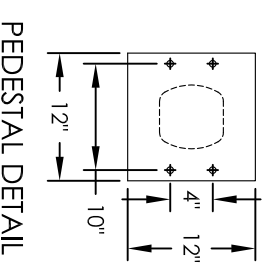

Versatile™ 4C Pedestal Mount Mailbox, 4CADD-07-P

PEDESTAL DETAIL

COMPARTMENT CHART

DESCRIPTION	COMPARTMENT	COMPARTMENT SIZE	QTY.
MAILBOX	MB1	3" H x 12" W x 15" D	7
OUTGOING MAIL	OM2	6-1/2" H x 12" W x 15" D	1
PARCEL	PL5	17" H x 12" W x 15" D	1
PARCEL	PL6	20-1/2" H x 12" W x 15" D	1