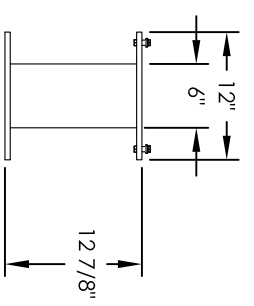

Versatile™ 4C Pedestal Mount Mailbox, 4CADD-07-P

PEDESTAL DETAIL

COMPARTMENT CHART

DESCRIPTION	COMPARTMENT	COMPARTMENT SIZE	QTY.
MAILBOX	MB1	3" H x 12" W x 15" D	7
OUTGOING MAIL	OM2	6-1/2" H x 12" W x 15" D	1
PARCEL	PL5	17" H x 12" W x 15" D	1
PARCEL	PL6	20-1/2" H x 12" W x 15" D	1