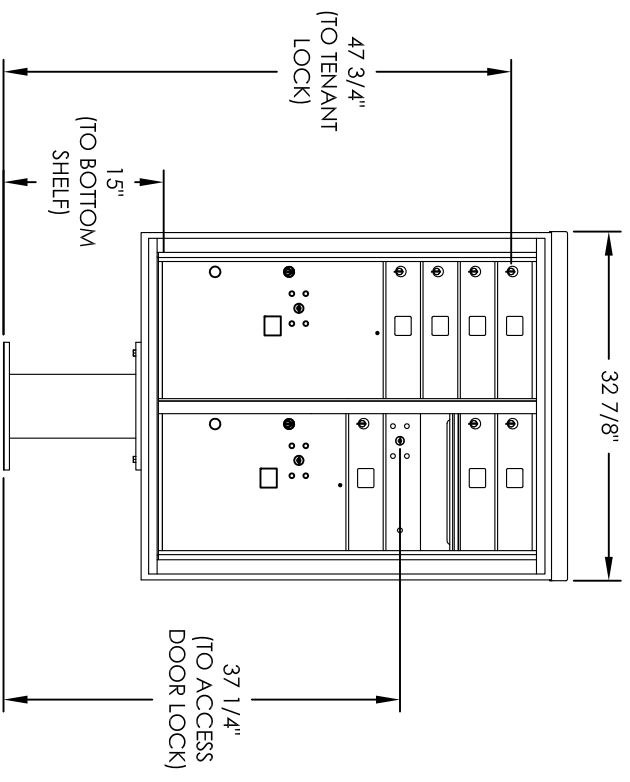

Versatile™ 4C Pedestal Mount Mailbox, 4CADD-07-P

PEDESTAL DETAIL

COMPARTMENT CHART

DESCRIPTION	COMPARTMENT	COMPARTMENT SIZE	QTY.
MAILBOX	MB1	3" H x 12" W x 15" D	7
OUTGOING MAIL	OM2	6-1/2" H x 12" W x 15" D	1
PARCEL	PL5	17" H x 12" W x 15" D	1
PARCEL	PL6	20-1/2" H x 12" W x 15" D	1

PRODUCT SERIES: VERSATILE™ 4C PEDESTAL MOUNT MAILBOX

- NOTES:
1. 4C pedestal units are for private applications only / not USPS Approved.
 2. May be installed outside or inside - see foundation specification details within the 4C Installation Manual.