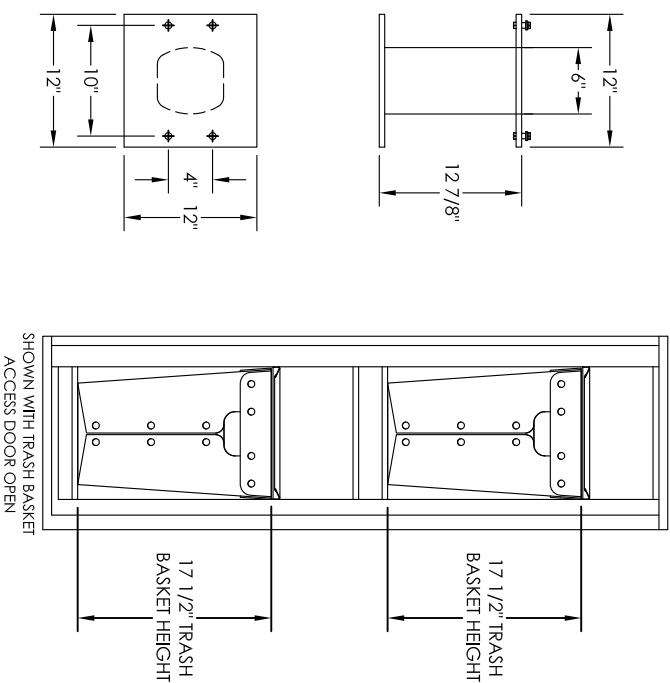

# Versatile™ 4C Pedestal Mount Trash/Recycling Bin, 4C16S-BIN-P

## PEDESTAL DETAIL

- Notes:
1. 4C Trash/Recycling Bins are for private application only / not USPS Approved.
  2. May be installed outside or inside - see foundation specification details within the 4C installation Manual.
  3. Includes (2) trash/recycling compartments, (2) 10-gallon trash baskets made of recycled plastic and customized to compartments (Note: trash bag furnished by others).

PRODUCT SERIES: VERSATILE™ 4C PEDESTAL MOUNT TRASH/RECYCLING BIN

<b>AF FLORENCE</b> manufacturing company	MODEL	4C16S-BIN-P	REV	B
	SCALE	NONE	LAST REV DATE	6/14/2014
5935 Corporate Drive • Manhattan, KS 66503 www.florencemailboxes.com • (800) 275-1747 A GIBRALTAR INDUSTRIES COMPANY	DRAWING NUMBER	4C16S-BIN-PCS	DRAWN BY	AFD