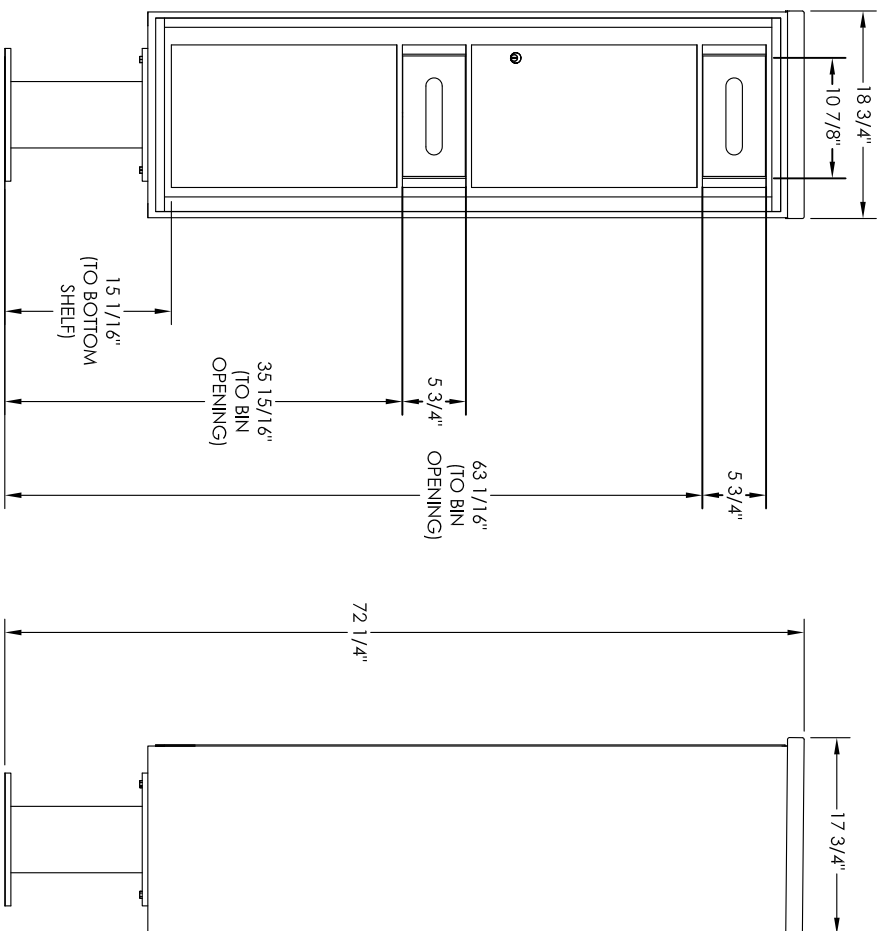

# Versatile™ 4C Pedestal Mount Trash/Recycling Bin, 4C16S-BIN-P

## PEDESTAL DETAIL

- Notes:
1. 4C Trash/Recycling Bins are for private application only / not USPS Approved.
  2. May be installed outside or inside - see foundation specification details within the 4C installation Manual.
  3. Includes (2) trash/recycling compartments, (2) 10-gallon trash baskets made of recycled plastic and customized to compartments (Note: trash bag furnished by others).

PRODUCT SERIES: VERSATILE™ 4C PEDESTAL MOUNT TRASH/RECYCLING BIN

<b>AF FLORENCE</b> manufacturing company	MODEL	4C16S-BIN-P	REV	B
	SCALE	NONE	LAST REV DATE	6/14/2014
5935 Corporate Drive • Manhattan, KS 66503 www.florencemailboxes.com • (800) 275-1747 A GIBRALTAR INDUSTRIES COMPANY	DRAWING NUMBER	4C16S-BIN-PCS	DRAWN BY	AFD