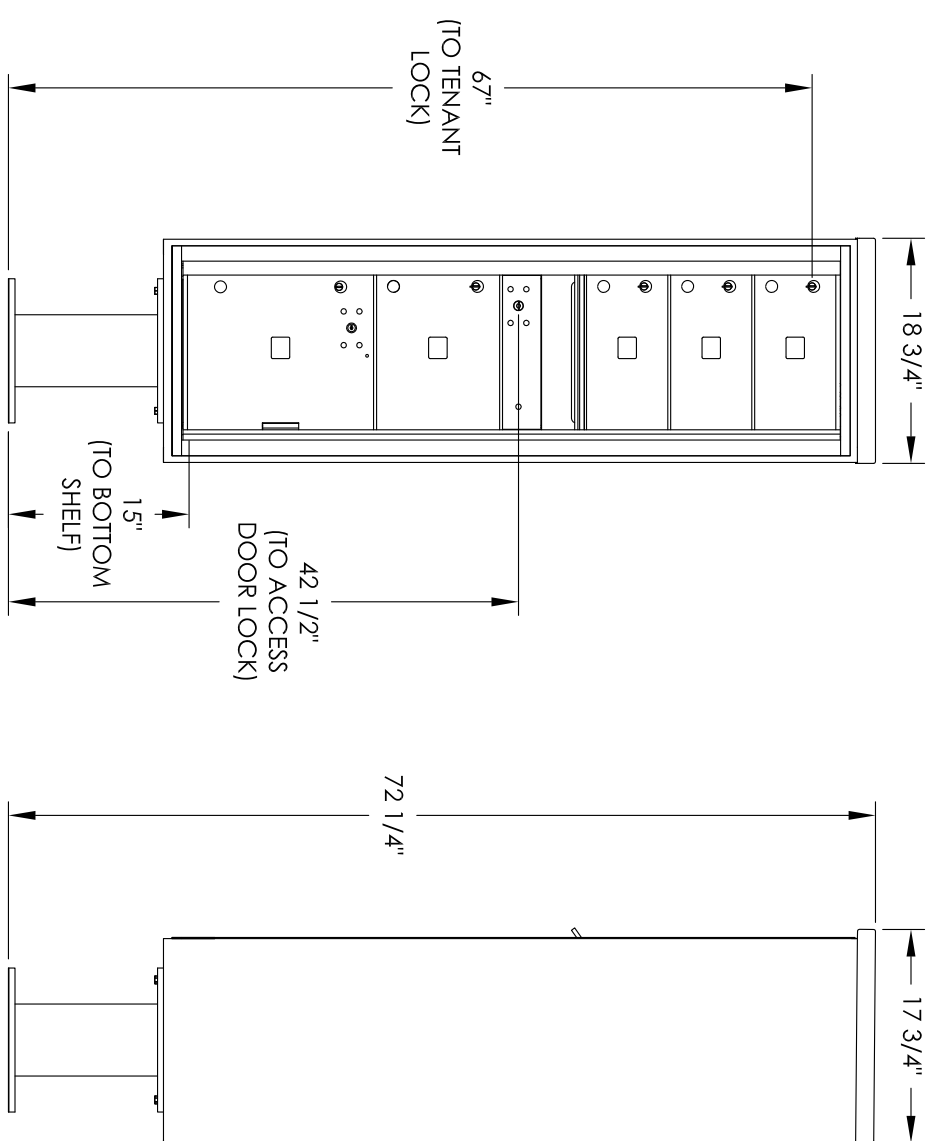

Versatile™ 4C Pedestal Mount Mailbox, 4C16S-04-P

COMPARTMENT CHART

DESCRIPTION	COMPARTMENT	COMPARTMENT SIZE	QTY.
MAILBOX	MB2	6 1/2" H x 12" W x 15" D	3
MAILBOX	MB3	10" H x 12" W x 15" D	1
OUTGOING MAIL	OM2	6 1/2" H x 12" W x 15" D	1
PARCEL LOCKER	PL15	15" H x 12" W x 15" D	1

PEDESTAL DETAIL

NOTES:

1. 4C pedestal units are for private applications only / not USPS Approved.
2. May be installed outside or inside - see foundation specification details within the 4C Installation Manual.

MODEL	4C16S-04-P	REV	C
SCALE	NONE	LAST REV DATE	5/14/2014
DRAWING NUMBER	4C16S-04-PCS	DRAWN BY	SDH