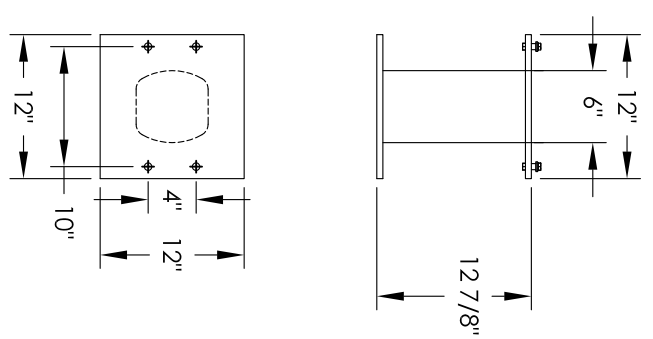

Versatile™ 4C Pedestal Mount Mailbox, 4C16S-04-P

COMPARTMENT CHART

DESCRIPTION	COMPARTMENT	COMPARTMENT SIZE	QTY.
MAILBOX	MB2	6 1/2" H x 12" W x 15" D	3
MAILBOX	MB3	10" H x 12" W x 15" D	1
OUTGOING MAIL	OM2	6 1/2" H x 12" W x 15" D	1
PARCEL LOCKER	PL15	15" H x 12" W x 15" D	1

MODEL	4C16S-04-P	REV	C
SCALE	NONE	LAST REV DATE	5/14/2014
DRAWING NUMBER	4C16S-04-PCS	DRAWN BY	SDH