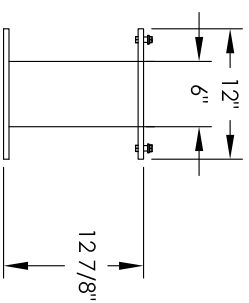

# Versatile™ 4C Pedestal Mount Mailbox, 4C16D-6P-P

PEDESTAL DETAIL

COMPARTMENT CHART

DESCRIPTION	COMPARTMENT	COMPARTMENT SIZE	QTY.
PARCEL	PL4	13-1/2" H x 12" W x 15" D	3
PARCEL	PL5	17" H x 12" W x 15" D	1
PARCEL	PL6	20-1/2" H x 12" W x 15" D	2