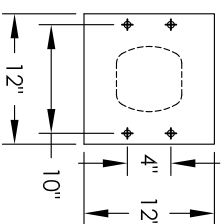

# Versatile™ 4C Pedestal Mount Mailbox, 4C16D-6P-P

PEDESTAL DETAIL

COMPARTMENT CHART

DESCRIPTION	COMPARTMENT	COMPARTMENT SIZE	QTY.
PARCEL	PL4	13-1/2" H x 12" W x 15" D	3
PARCEL	PL5	17" H x 12" W x 15" D	1
PARCEL	PL6	20-1/2" H x 12" W x 15" D	2