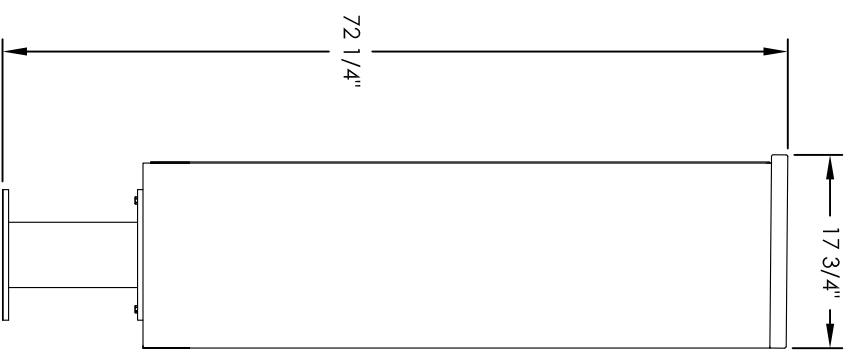

# Versatile™ 4C Pedestal Mount Mailbox, 4C16D-6P-P

PEDESTAL DETAIL

COMPARTMENT CHART

DESCRIPTION	COMPARTMENT	COMPARTMENT SIZE	QTY.
PARCEL	PL4	13-1/2" H x 12" W x 15" D	3
PARCEL	PL5	17" H x 12" W x 15" D	1
PARCEL	PL6	20-1/2" H x 12" W x 15" D	2

PRODUCT SERIES: VERSATILE™ 4C PEDESTAL MOUNT MAILBOX

- NOTES:
1. 4C pedestal units are for private applications only / not USPS Approved.
  2. May be installed outside or inside - see foundation specification details within the 4C Installation Manual.