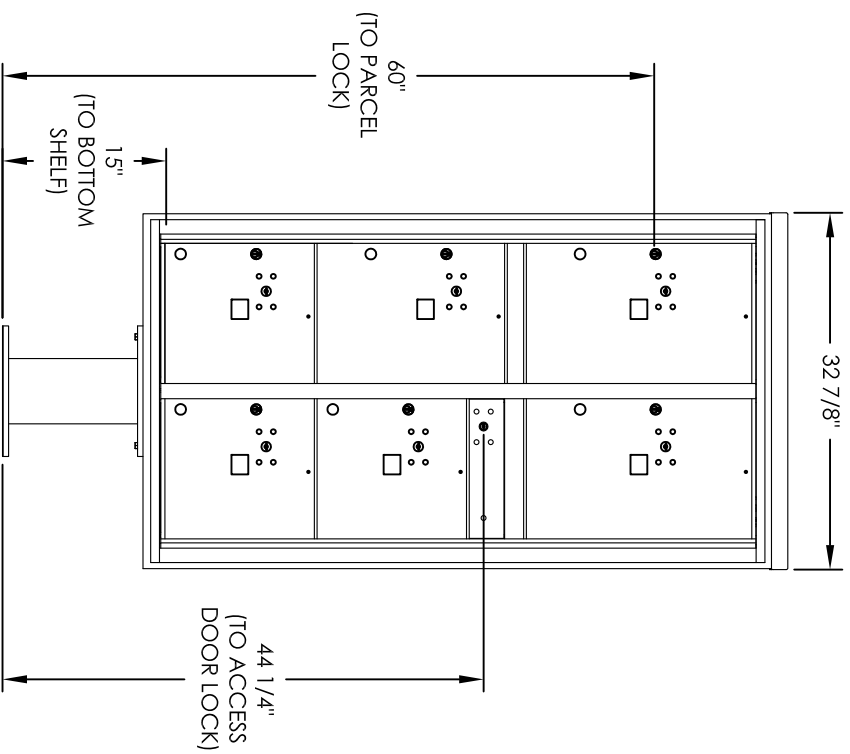

# Versatile™ 4C Pedestal Mount Mailbox, 4C16D-6P-P

PEDESTAL DETAIL

COMPARTMENT CHART

DESCRIPTION	COMPARTMENT	COMPARTMENT SIZE	QTY.
PARCEL	PL4	13-1/2" H x 12" W x 15" D	3
PARCEL	PL5	17" H x 12" W x 15" D	1
PARCEL	PL6	20-1/2" H x 12" W x 15" D	2

PRODUCT SERIES: VERSATILE™ 4C PEDESTAL MOUNT MAILBOX

- NOTES:
1. 4C pedestal units are for private applications only / not USPS Approved.
  2. May be installed outside or inside - see foundation specification details within the 4C Installation Manual.