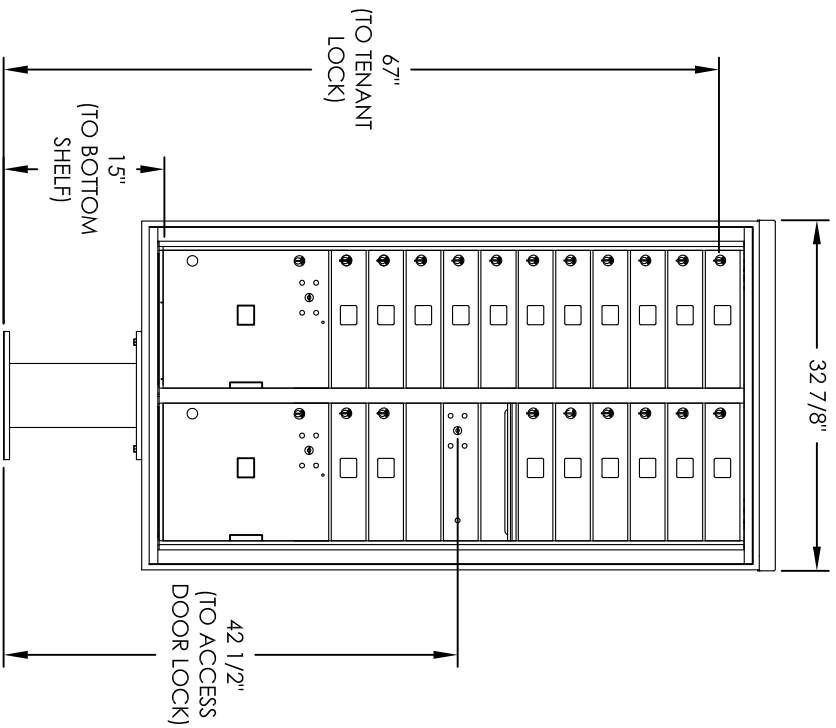

Versatile™ 4C Pedestal Mount Mailbox, 4C16D-19-P

PEDESTAL DETAIL

COMPARTMENT CHART

DESCRIPTION	COMPARTMENT	COMPARTMENT SIZE	QTY.
MAILBOX	MB1	3" H x 12" W x 15" D	19
OUTGOING MAIL	OM3	10" H x 12" W x 15" D	1
PARCEL	PL15	15" H x 12" W x 15" D	2

PRODUCT SERIES: VERSATILE™ 4C PEDESTAL MOUNT MAILBOX

- NOTES:
1. 4C pedestal units are for private applications only / not USPS Approved.
 2. May be installed outside or inside - see foundation specification details within the 4C Installation Manual.