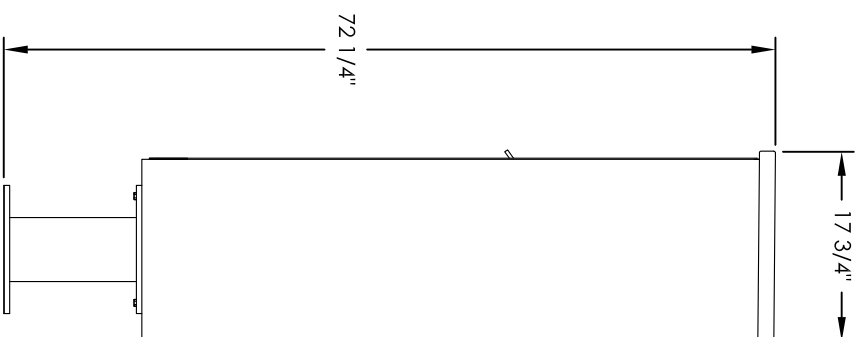

Versatile™ 4C Pedestal Mount Mailbox, 4C16D-19-P

PEDESTAL DETAIL

COMPARTMENT CHART

DESCRIPTION	COMPARTMENT	COMPARTMENT SIZE	QTY.
MAILBOX	MB1	3" H x 12" W x 15" D	19
OUTGOING MAIL	OM3	10" H x 12" W x 15" D	1
PARCEL	PL15	15" H x 12" W x 15" D	2

PRODUCT SERIES: VERSATILE™ 4C PEDESTAL MOUNT MAILBOX

- NOTES:
1. 4C pedestal units are for private applications only / not USPS Approved.
 2. May be installed outside or inside - see foundation specification details within the 4C Installation Manual.