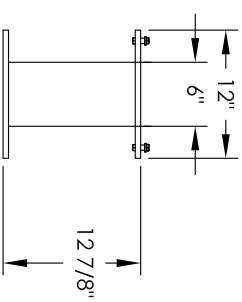

Versatile™ 4C Pedestal Mount Mailbox, 4C16D-19-P

PEDESTAL DETAIL

COMPARTMENT CHART

DESCRIPTION	COMPARTMENT	COMPARTMENT SIZE	QTY.
MAILBOX	MB1	3" H x 12" W x 15" D	19
OUTGOING MAIL	OM3	10" H x 12" W x 15" D	1
PARCEL	PL15	15" H x 12" W x 15" D	2