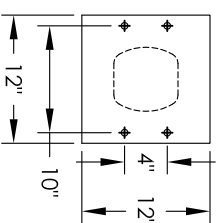

Versatile™ 4C Pedestal Mount Mailbox, 4C16D-19-P

PEDESTAL DETAIL

COMPARTMENT CHART

DESCRIPTION	COMPARTMENT	COMPARTMENT SIZE	QTY.
MAILBOX	MB1	3" H x 12" W x 15" D	19
OUTGOING MAIL	OM3	10" H x 12" W x 15" D	1
PARCEL	PL15	15" H x 12" W x 15" D	2