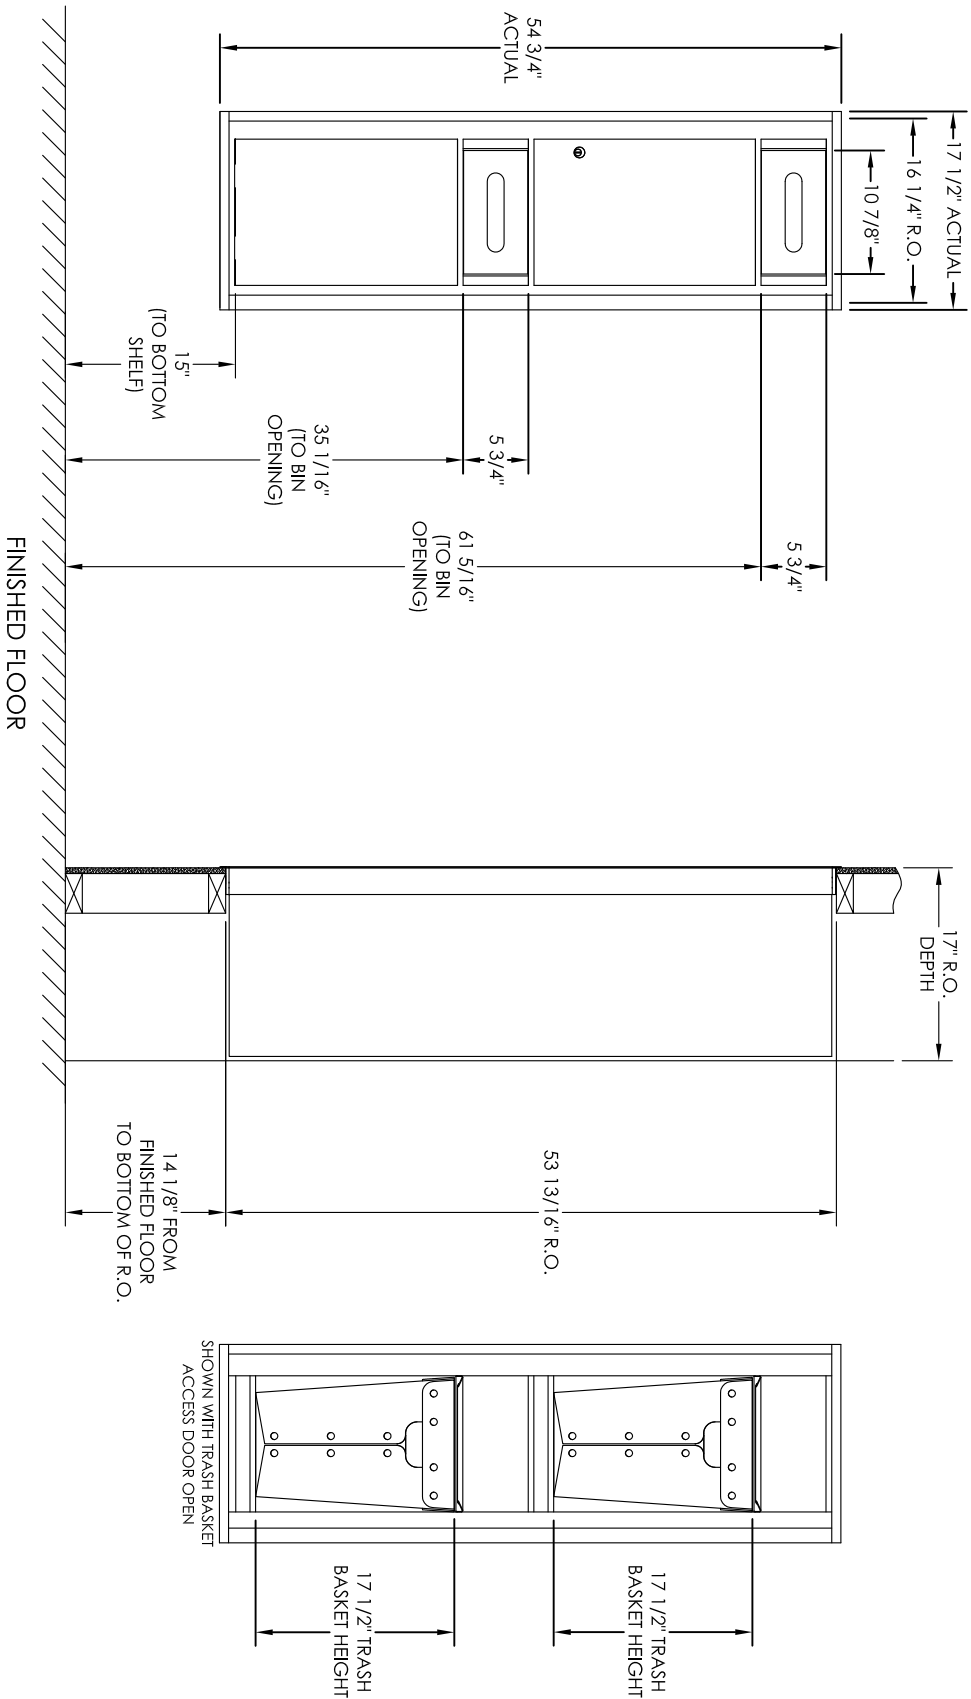

Versatile™ 4C Trash/Recycling Bin, 4C15S-BIN

- Notes:
1. 4C Trash/Recycling Bins are for private application only / not USPS Approved.
 2. Module may be recessed, surface, or pedestal mounted and coordinates with Florence 4C mailbox modules, see installation manual for details.
 3. Includes (2) trash/recycling compartments, (2) 10-gallon trash baskets made of recycled plastic and customized to compartments (Note: trash bag furnished by others).

MODEL	REV	DRAWN BY
4C15S-BIN	A	AFD
SCALE	LAST REV DATE	DRAWN BY
NONE	6/17/14	AFD
DRAWING NUMBER		
4C15S-BINCS		