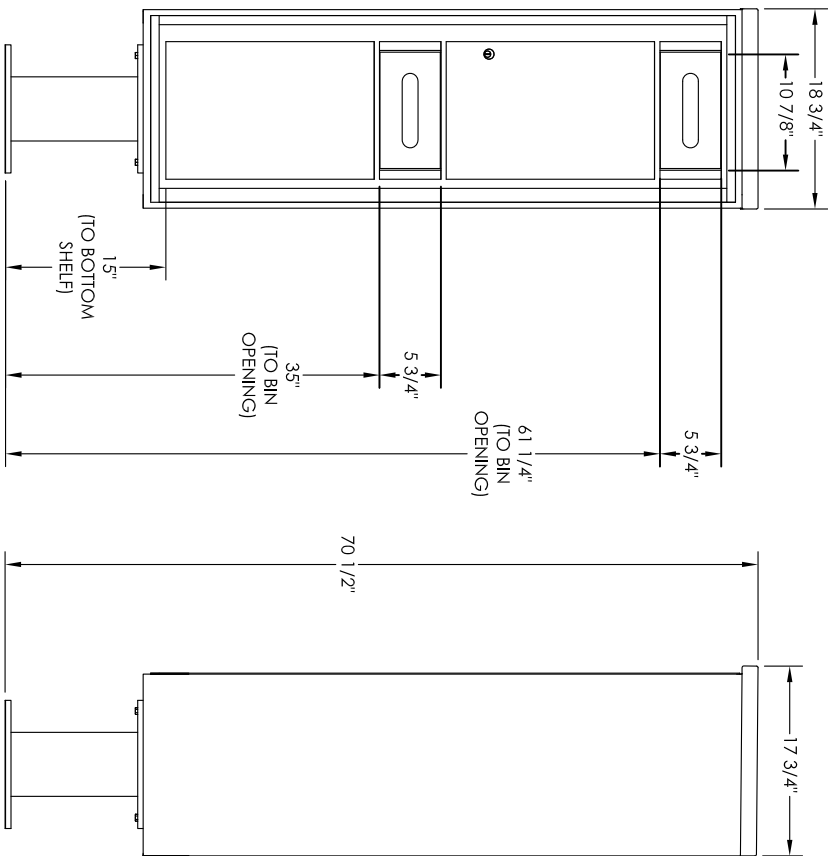

versatile™ 4C Pedestal Mount Trash/Recycling Bin, 4C15S-BIN-P

PEDESTAL DETAIL

- Notes:
1. 4C Trash/Recycling Bins are for private application only / not USPS Approved.
 2. May be installed outside or inside - see foundation specification details within the 4C installation Manual.
 3. Includes (2) trash/recycling compartments, (2) 10-gallon trash baskets made of recycled plastic and customized to compartments (Note: trash bag furnished by others).

PRODUCT SERIES: VERSATILE™ 4C PEDESTAL MOUNT TRASH/RECYCLING BIN

AF FIORENCE manufacturing company	MODEL	4C15S-BIN-P	REV	B
	SCALE	NONE	LAST REV DATE	6/17/14
5935 Corporate Drive • Manhattan, KS 66503 www.florencemailboxes.com • (800) 275-1747 A GIBRALTAR INDUSTRIES COMPANY	DRAWING NUMBER	4C15S-BIN-PCS	DRAWN BY	AFD