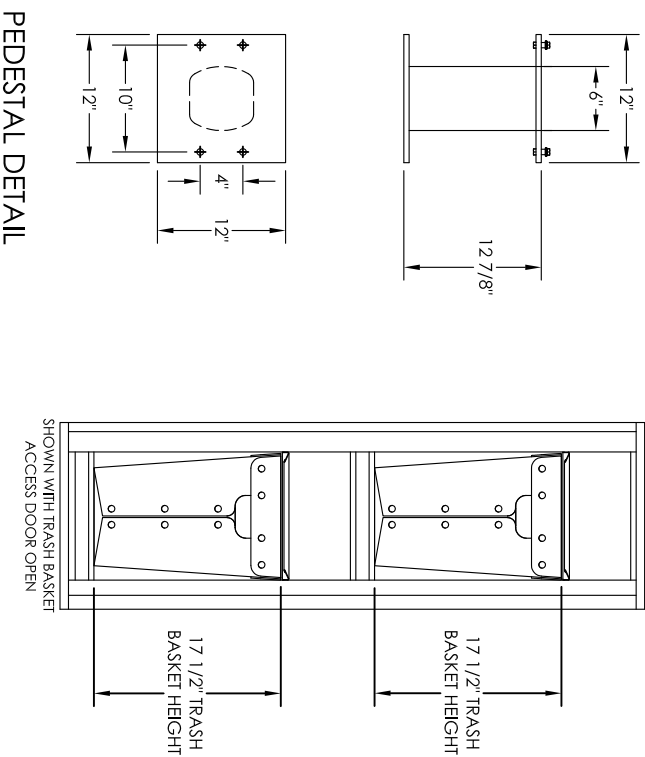

versatile™ 4C Pedestal Mount Trash/Recycling Bin, 4C15S-BIN-P

PEDESTAL DETAIL

- Notes:
1. 4C Trash/Recycling Bins are for private application only / not USPS Approved.
 2. May be installed outside or inside - see foundation specification details within the 4C installation Manual.
 3. Includes (2) trash/recycling compartments, (2) 10-gallon trash baskets made of recycled plastic and customized to compartments (Note: trash bag furnished by others).

PRODUCT SERIES: VERSATILE™ 4C PEDESTAL MOUNT TRASH/RECYCLING BIN

AF FIORENCE manufacturing company	MODEL	4C15S-BIN-P	REV	B
	SCALE	NONE	LAST REV DATE	6/17/14
5935 Corporate Drive • Manhattan, KS 66503 www.florencemailboxes.com • (800) 275-1747 A GIBRALTAR INDUSTRIES COMPANY	DRAWING NUMBER	4C15S-BIN-PCS	DRAWN BY	AFD