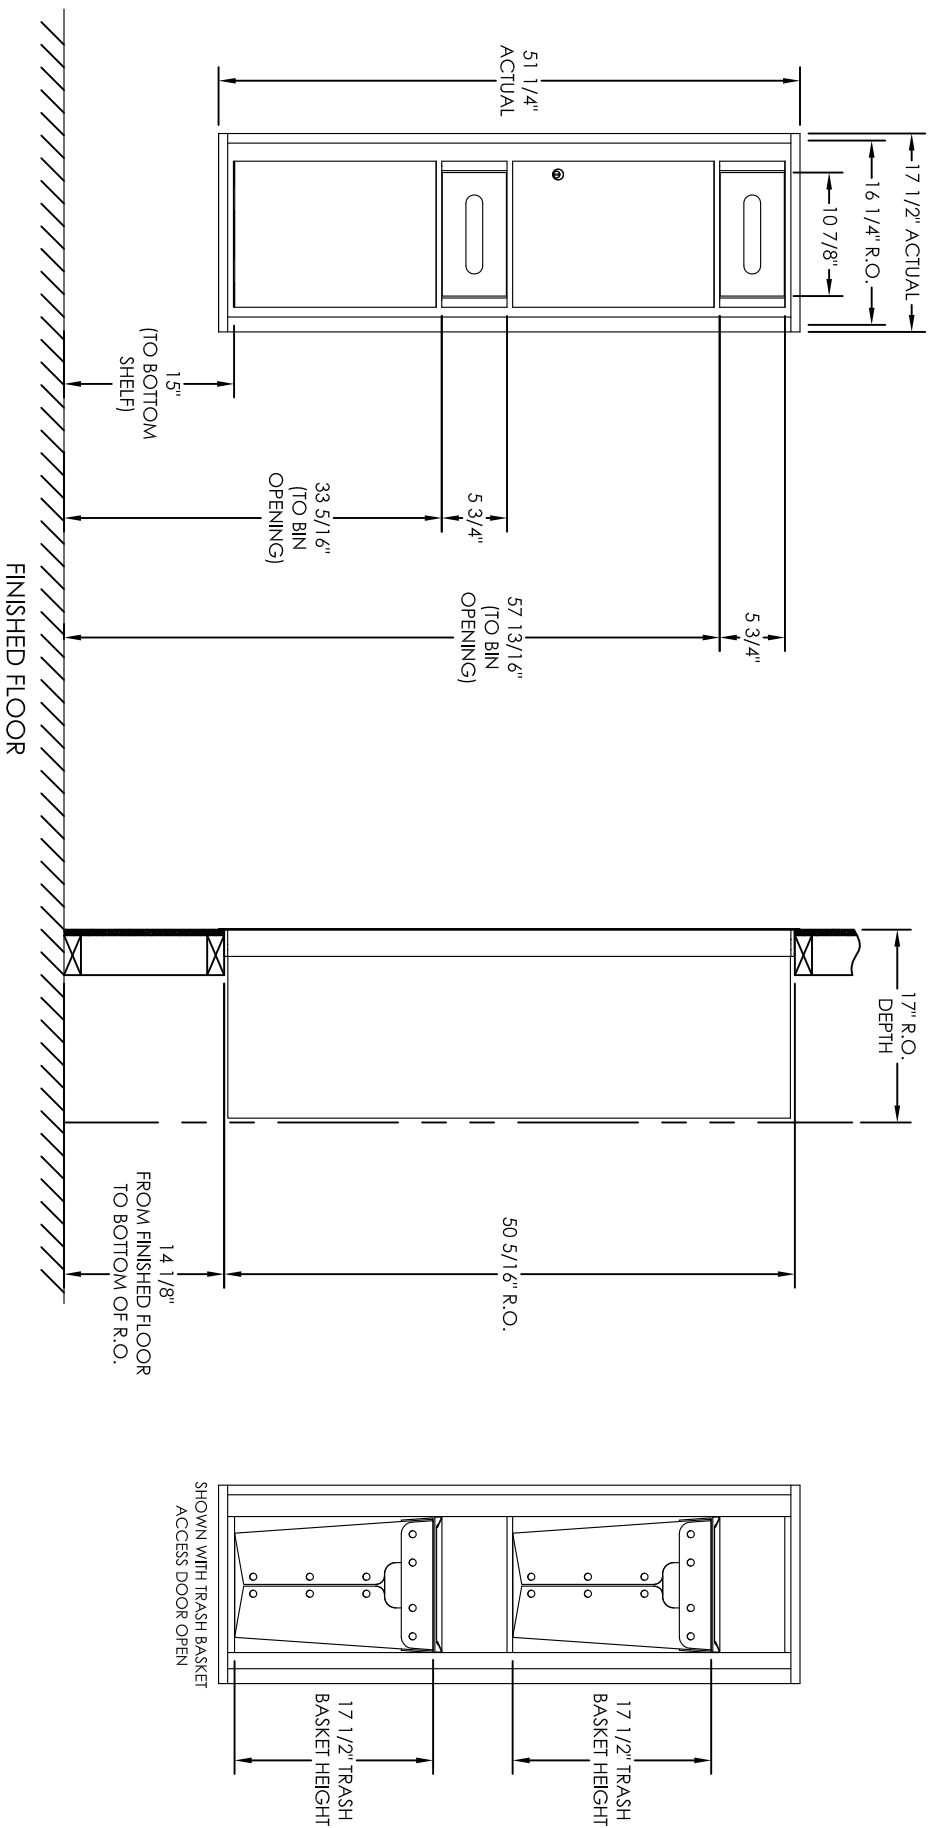

versatile™ 4C Trash/Recycling Bin, 4C14S-BIN

- Notes:
1. 4C Trash/Recycling Bins are for private application only / not USPS Approved.
 2. Module may be recessed, surface, or pedestal mounted and coordinates with Florence 4C mailbox modules, see installation manual for details.
 3. Includes (2) trash/recycling compartments, (2) 10-gallon trash baskets made of recycled plastic and customized to compartments (Note: trash bag furnished by others).

PRODUCT SERIES: VERSATILE™ 4C TRASH/RECYCLING BIN

	MODEL	4C14S-BIN	REV	A
	SCALE	NONE	LAST REV DATE	6/17/14
5935 Corporate Drive • Manhattan, KS 66503 www.florencemailboxes.com • (800) 275-1747 A GIBRALTAR INDUSTRIES COMPANY	DRAWING NUMBER	4C14S-BINCS	DRAWN BY	AFD