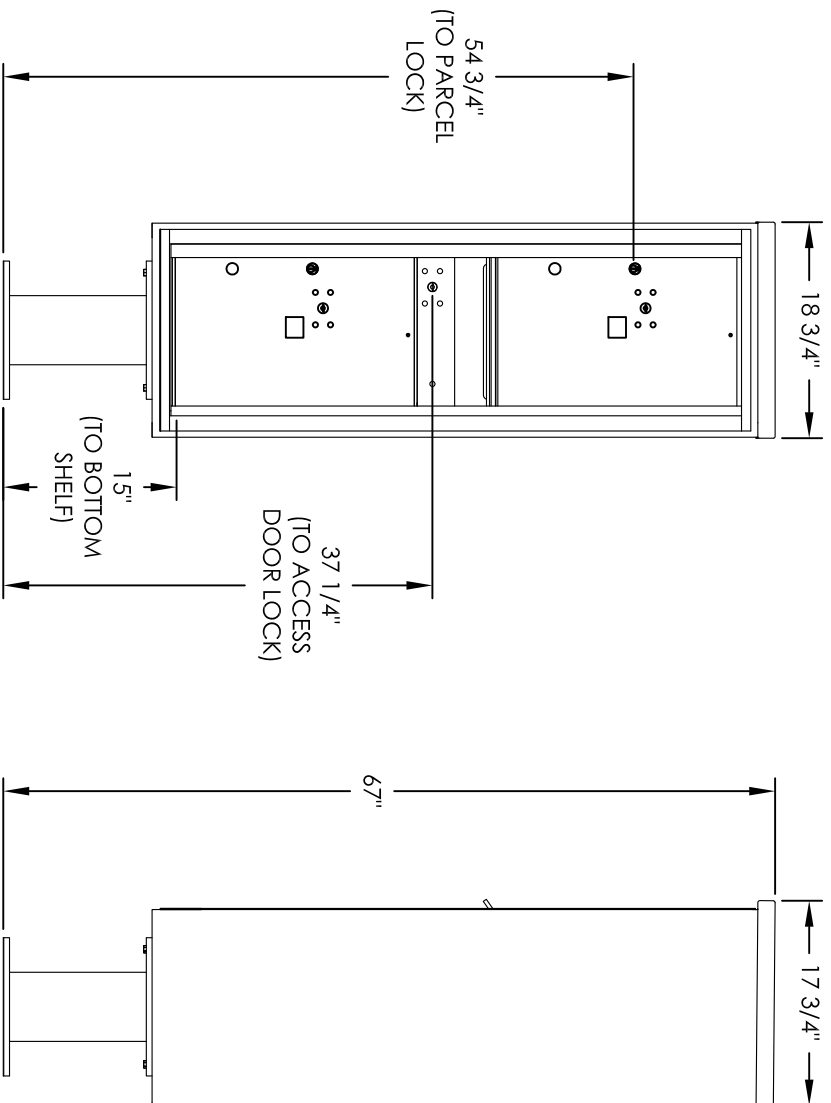

# Versatile™ 4C Pedestal Mount Mailbox, 4C14S-2P-P

## PEDESTAL DETAIL

## COMPARTMENT CHART

DESCRIPTION	COMPARTMENT	COMPARTMENT SIZE	QTY.
OUTGOING MAIL	OM2	6-1/2" H x 12" W x 15" D	1
PARCEL	PL6	20-1/2" H x 12" W x 15" D	2

PRODUCT SERIES: VERSATILE™ 4C PEDESTAL MOUNT MAILBOX

MODEL	REV
4C14S-2P-P	A
SCALE	LAST REV DATE
NONE	5/13/2014
DRAWING NUMBER	DRAWN BY
4C14S-2P-PCS	SDH