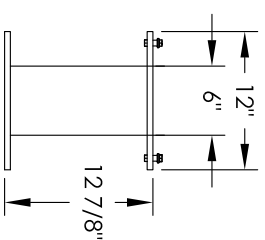

# Versatile™ 4C Pedestal Mount Mailbox, 4C14S-2P-P

## COMPARTMENT CHART

DESCRIPTION	COMPARTMENT	COMPARTMENT SIZE	QTY.
OUTGOING MAIL	OM2	6-1/2" H x 12" W x 15" D	1
PARCEL	PL6	20-1/2" H x 12" W x 15" D	2

PRODUCT SERIES: VERSATILE™ 4C PEDESTAL MOUNT MAILBOX

MODEL	REV
4C14S-2P-P	A
SCALE	LAST REV DATE
NONE	5/13/2014
DRAWING NUMBER	DRAWN BY
4C14S-2P-PCS	SDH