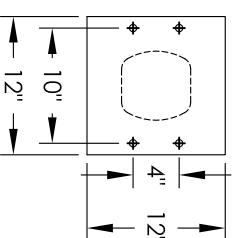

# Versatile™ 4C Pedestal Mount Mailbox, 4C14S-2P-P

## COMPARTMENT CHART

DESCRIPTION	COMPARTMENT	COMPARTMENT SIZE	QTY.
OUTGOING MAIL	OM2	6-1/2" H x 12" W x 15" D	1
PARCEL	PL6	20-1/2" H x 12" W x 15" D	2

PRODUCT SERIES: VERSATILE™ 4C PEDESTAL MOUNT MAILBOX

MODEL	REV
4C14S-2P-P	A
SCALE	LAST REV DATE
NONE	5/13/2014
DRAWING NUMBER	DRAWN BY
4C14S-2P-PCS	SDH