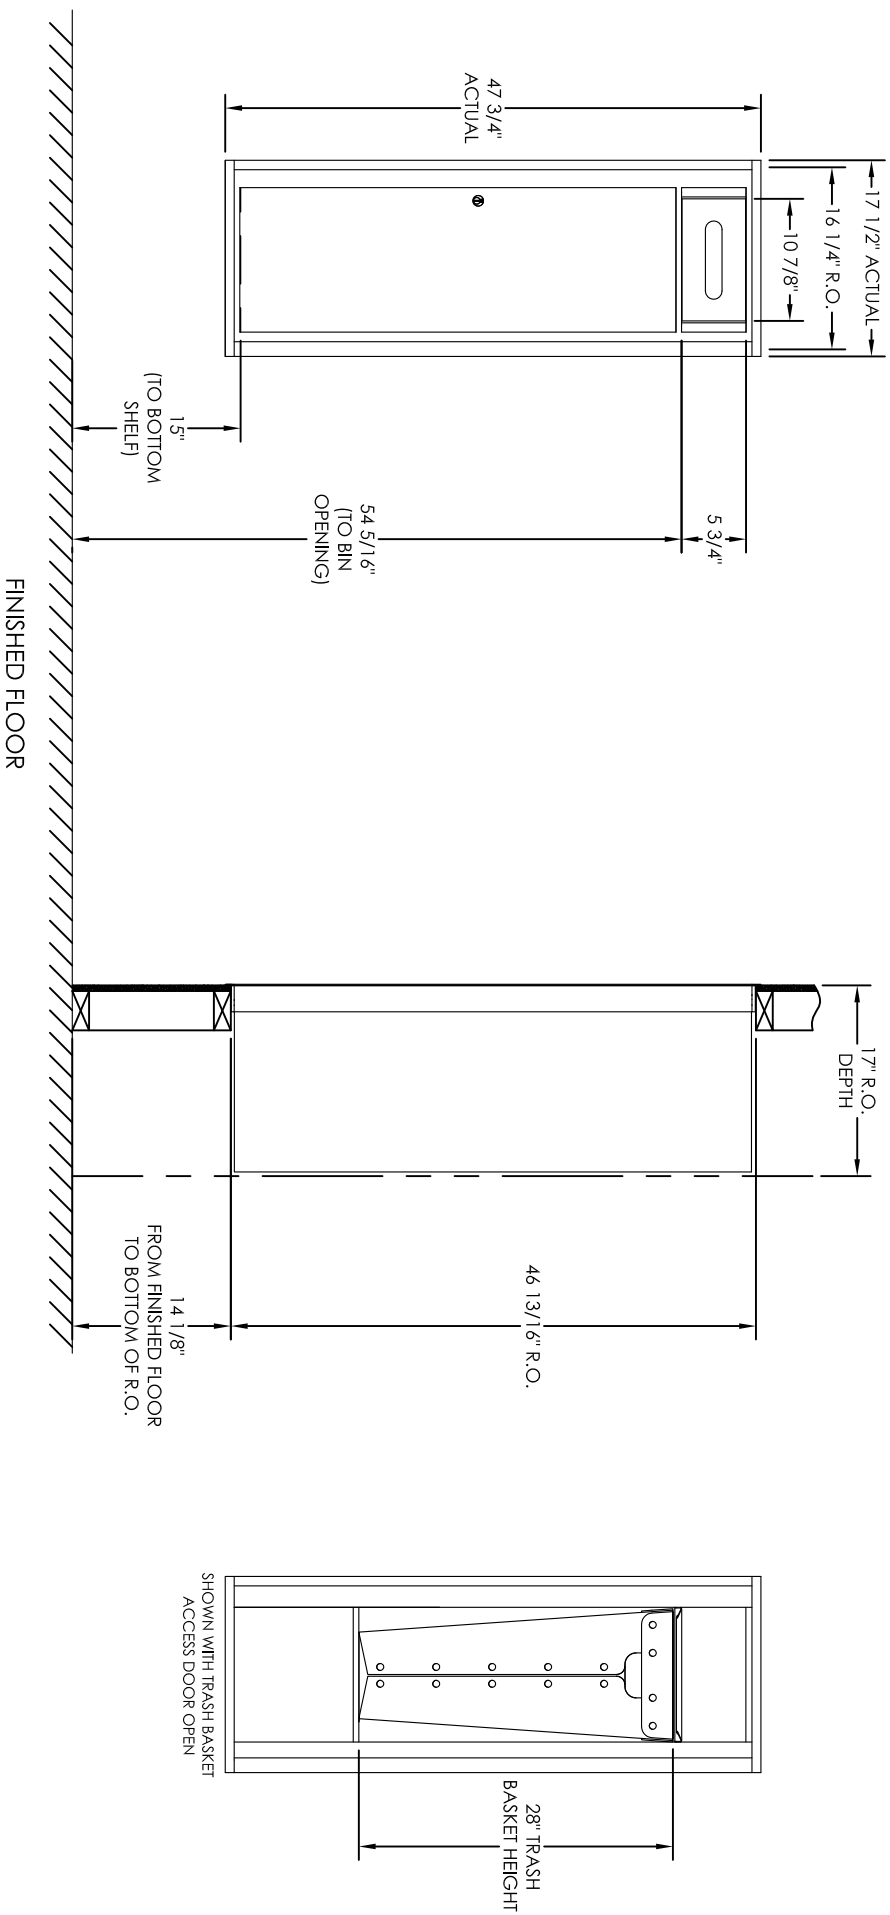

Versatile™ 4C Trash/Recycling Bin, 4C13S-BIN

- Notes:
1. 4C Trash/Recycling Bins are for private application only / not USPS Approved.
 2. Module may be recessed, surface, or pedestal mounted and coordinates with Florence 4C mailbox modules, see installation manual for details.
 3. Includes (1) trash/recycling compartment, (1) 15-gallon trash basket made of recycled plastic and customized to compartment (Note: trash bag furnished by others).

PRODUCT SERIES: VERSATILE™ 4C TRASH/RECYCLING BIN

AF FLORENCE
manufacturing company
 5935 Corporate Drive • Manhattan, KS 66503
 www.florencemailboxes.com • (800) 275-1747
 A GIBRALTAR INDUSTRIES COMPANY

MODEL	REV	SCALE	LAST REV DATE
4C13S-BIN	A	NONE	6/17/14
DRAWING NUMBER	DRAWN BY		
4C13S-BINCS	AFD		