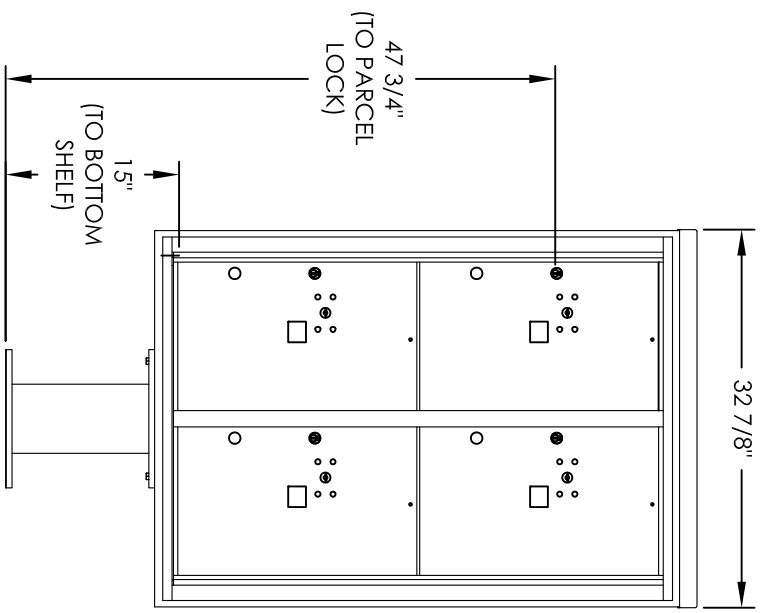

Versatile™ 4C Pedestal Mount Mailbox, 4C12D-4P-P

PEDESTAL DETAIL

COMPARTMENT CHART

DESCRIPTION	COMPARTMENT	COMPARTMENT SIZE	QTY.
PARCEL	PL6	20-1/2" H x 12" W x 15" D	4

PRODUCT SERIES: VERSATILE™ 4C PEDESTAL MOUNT MAILBOX

- NOTES:
1. 4C pedestal units are for private applications only / not USPS Approved.
 2. May be installed outside or inside - see foundation specification details within the 4C Installation Manual.

AF FIORENCE
manufacturing company