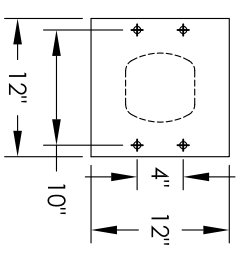

Versatile™ 4C Pedestal Mount Mailbox, 4C12D-4P-P

PEDESTAL DETAIL

COMPARTMENT CHART

DESCRIPTION	COMPARTMENT	COMPARTMENT SIZE	QTY.
PARCEL	PL6	20-1/2" H x 12" W x 15" D	4

PRODUCT SERIES: VERSATILE™ 4C PEDESTAL MOUNT MAILBOX