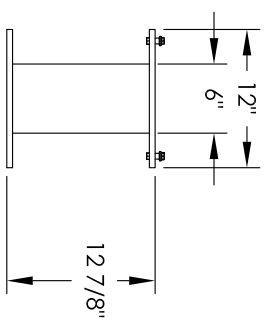

Versatile™ 4C Pedestal Mount Mailbox, 4C12D-4P-P

PEDESTAL DETAIL

COMPARTMENT CHART

DESCRIPTION	COMPARTMENT	COMPARTMENT SIZE	QTY.
PARCEL	PL6	20-1/2" H x 12" W x 15" D	4

PRODUCT SERIES: VERSATILE™ 4C PEDESTAL MOUNT MAILBOX