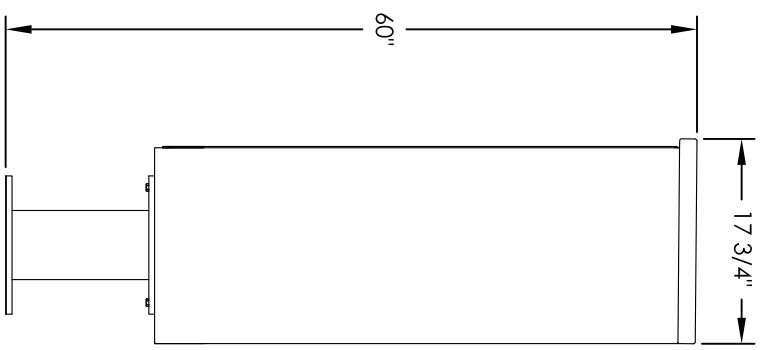

Versatile™ 4C Pedestal Mount Mailbox, 4C12D-4P-P

PEDESTAL DETAIL

COMPARTMENT CHART

DESCRIPTION	COMPARTMENT	COMPARTMENT SIZE	QTY.
PARCEL	PL6	20-1/2" H x 12" W x 15" D	4

PRODUCT SERIES: VERSATILE™ 4C PEDESTAL MOUNT MAILBOX