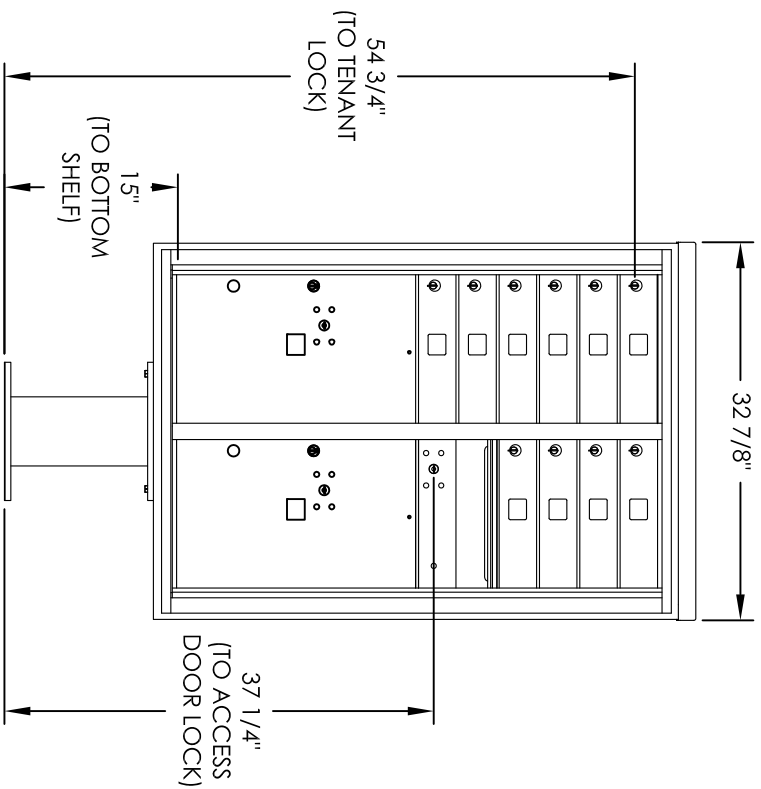

Versatile™ 4C Pedestal Mount Mailbox, 4C12D-10-P

PEDESTAL DETAIL

COMPARTMENT CHART

DESCRIPTION	COMPARTMENT	COMPARTMENT SIZE	QTY.
MAILBOX	MB1	3" H x 12" W x 15" D	10
OUTGOING MAIL	OM2	6-1/2" H x 12" W x 15" D	1
PARCEL	PL6	20-1/2" H x 12" W x 15" D	2

PRODUCT SERIES: VERSATILE™ 4C PEDESTAL MOUNT MAILBOX

- NOTES:
1. 4C pedestal units are for private applications only / not USPS Approved.
 2. May be installed outside or inside - see foundation specification details within the 4C Installation Manual.