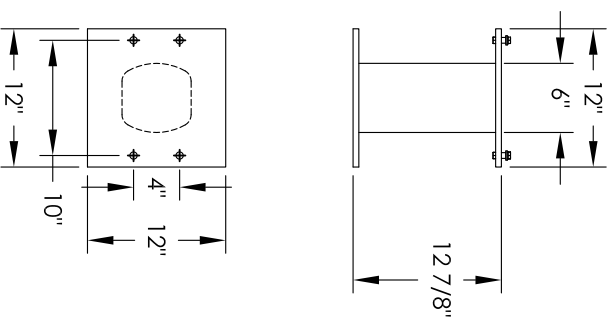

Versatile™ 4C Pedestal Mount Mailbox, 4C12D-10-P

PEDESTAL DETAIL

COMPARTMENT CHART

DESCRIPTION	COMPARTMENT	COMPARTMENT SIZE	QTY.
MAILBOX	MB1	3" H x 12" W x 15" D	10
OUTGOING MAIL	OM2	6-1/2" H x 12" W x 15" D	1
PARCEL	PL6	20-1/2" H x 12" W x 15" D	2

PRODUCT SERIES: VERSATILE™ 4C PEDESTAL MOUNT MAILBOX

- NOTES:
1. 4C pedestal units are for private applications only / not USPS Approved.
 2. May be installed outside or inside - see foundation specification details within the 4C Installation Manual.