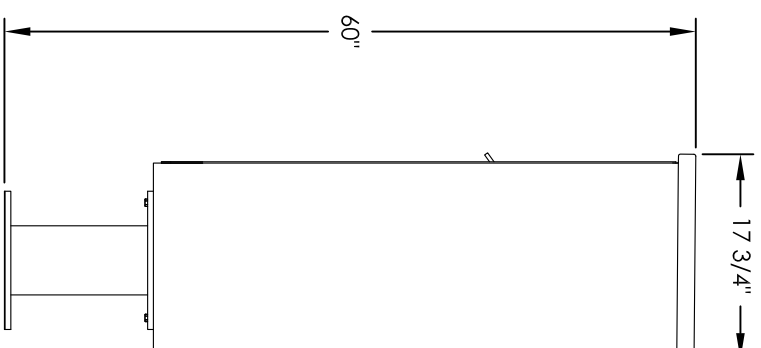

Versatile™ 4C Pedestal Mount Mailbox, 4C12D-10-P

PEDESTAL DETAIL

COMPARTMENT CHART

DESCRIPTION	COMPARTMENT	COMPARTMENT SIZE	QTY.
MAILBOX	MB1	3" H x 12" W x 15" D	10
OUTGOING MAIL	OM2	6-1/2" H x 12" W x 15" D	1
PARCEL	PL6	20-1/2" H x 12" W x 15" D	2

PRODUCT SERIES: VERSATILE™ 4C PEDESTAL MOUNT MAILBOX

- NOTES:
1. 4C pedestal units are for private applications only / not USPS Approved.
 2. May be installed outside or inside - see foundation specification details within the 4C Installation Manual.