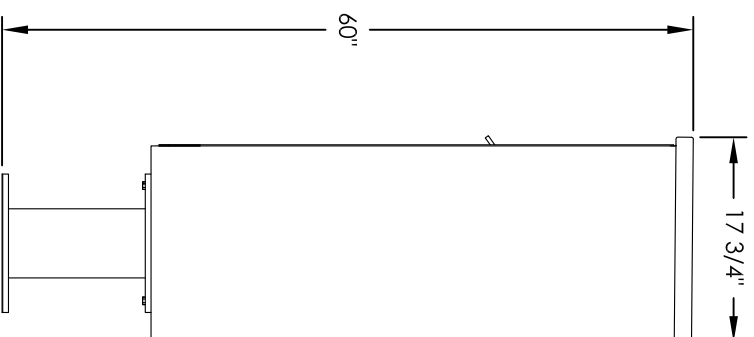

Versatile™ 4C Pedestal Mount Mailbox, 4C12D-05-P

PEDESTAL DETAIL

COMPARTMENT CHART

DESCRIPTION	COMPARTMENT	COMPARTMENT SIZE	QTY.
MAILBOX	MB2	6-1/2" H x 12" W x 15" D	5
OUTGOING MAIL	OM2	6-1/2" H x 12" W x 15" D	1
PARCEL	PL6	20-1/2" H x 12" W x 15" D	2

PRODUCT SERIES: VERSATILE™ 4C PEDESTAL MOUNT MAILBOX

- NOTES:
1. 4C pedestal units are for private applications only / not USPS Approved.
 2. May be installed outside or inside - see foundation specification details within the 4C Installation Manual.