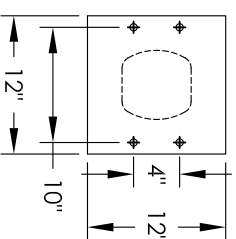

Versatile™ 4C Pedestal Mount Mailbox, 4C12D-05-P

PEDESTAL DETAIL

COMPARTMENT CHART

DESCRIPTION	COMPARTMENT	COMPARTMENT SIZE	QTY.
MAILBOX	MB2	6-1/2" H x 12" W x 15" D	5
OUTGOING MAIL	OM2	6-1/2" H x 12" W x 15" D	1
PARCEL	PL6	20-1/2" H x 12" W x 15" D	2