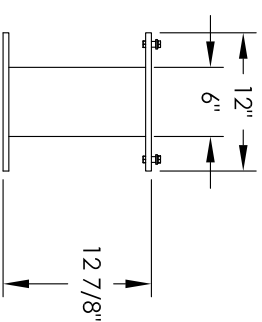

Versatile™ 4C Pedestal Mount Mailbox, 4C12D-05-P

PEDESTAL DETAIL

COMPARTMENT CHART

DESCRIPTION	COMPARTMENT	COMPARTMENT SIZE	QTY.
MAILBOX	MB2	6-1/2" H x 12" W x 15" D	5
OUTGOING MAIL	OM2	6-1/2" H x 12" W x 15" D	1
PARCEL	PL6	20-1/2" H x 12" W x 15" D	2

DRAWING NUMBER	DRAWN BY
4C12D-05-PCS	AFD