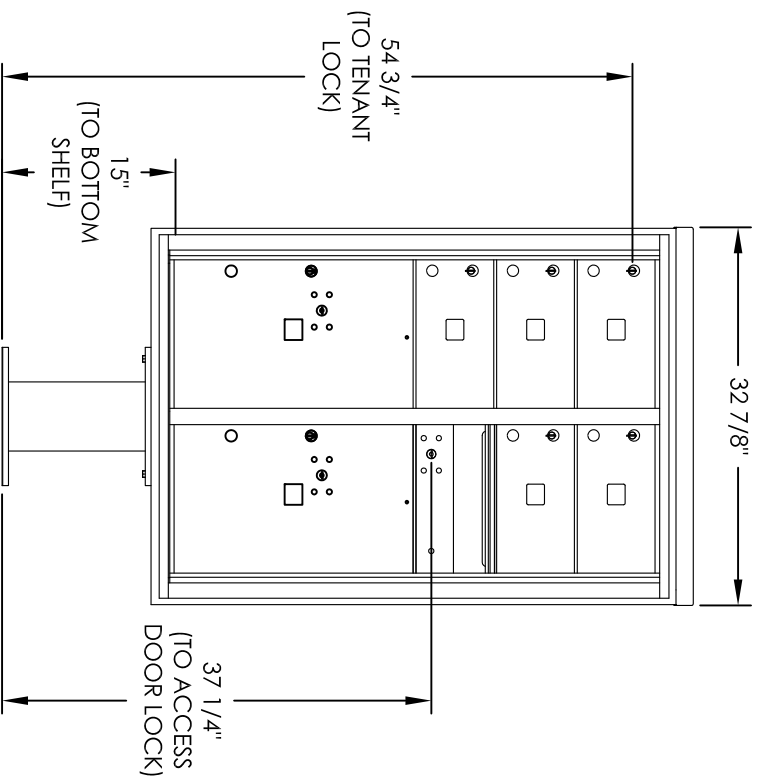

Versatile™ 4C Pedestal Mount Mailbox, 4C12D-05-P

PEDESTAL DETAIL

COMPARTMENT CHART

DESCRIPTION	COMPARTMENT	COMPARTMENT SIZE	QTY.
MAILBOX	MB2	6-1/2" H x 12" W x 15" D	5
OUTGOING MAIL	OM2	6-1/2" H x 12" W x 15" D	1
PARCEL	PL6	20-1/2" H x 12" W x 15" D	2

PRODUCT SERIES: VERSATILE™ 4C PEDESTAL MOUNT MAILBOX

- NOTES:
1. 4C pedestal units are for private applications only / not USPS Approved.
 2. May be installed outside or inside - see foundation specification details within the 4C Installation Manual.

DRAWING NUMBER	DRAWN BY
4C12D-05-PCS	AFD