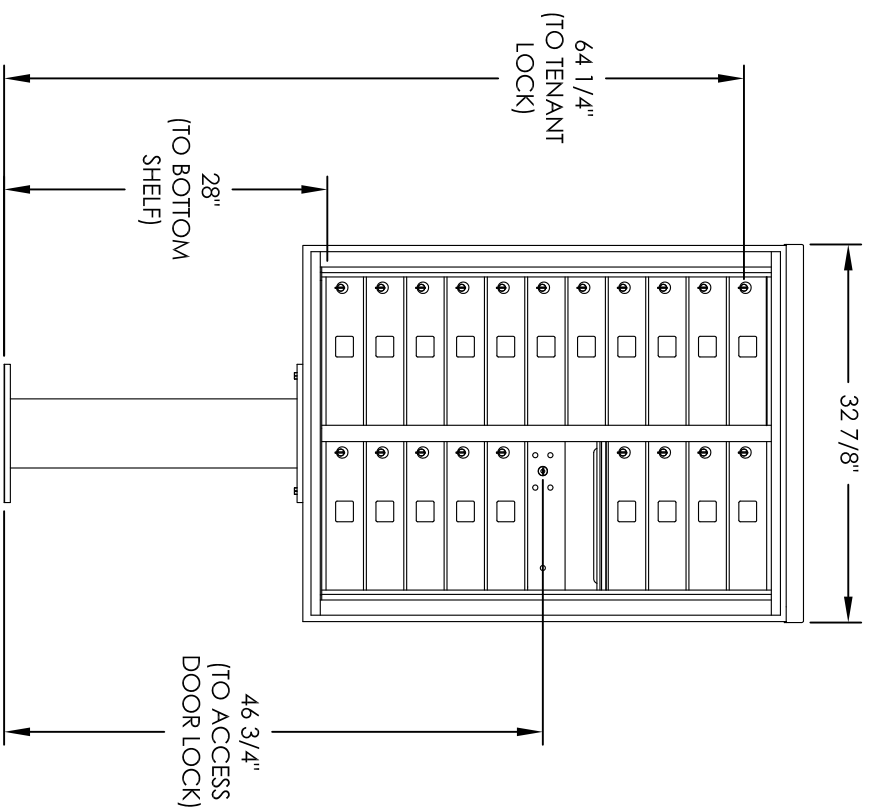

Versatile™ 4C Pedestal Mount Mailbox, 4C11D-20-P

PEDESTAL DETAIL

COMPARTMENT CHART

DESCRIPTION	COMPARTMENT	COMPARTMENT SIZE	QTY.
MAILBOX	MB1	3" H X 12" W X 15" D	20
OUTGOING MAIL	OM2	6-1/2" H X 12" W X 15" D	1

PRODUCT SERIES: VERSATILE™ 4C PEDESTAL MOUNT MAILBOX

- NOTES:
1. 4C pedestal units are for private applications only / not USPS Approved.
 2. May be installed outside or inside - see foundation specification details within the 4C Installation Manual.