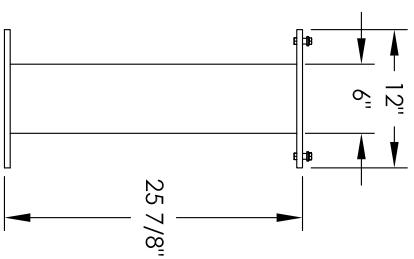

Versatile™ 4C Pedestal Mount Mailbox, 4C11D-20-P

PEDESTAL DETAIL

COMPARTMENT CHART

DESCRIPTION	COMPARTMENT	COMPARTMENT SIZE	QTY.
MAILBOX	MB1	3" H X 12" W X 15" D	20
OUTGOING MAIL	OM2	6-1/2" H X 12" W X 15" D	1