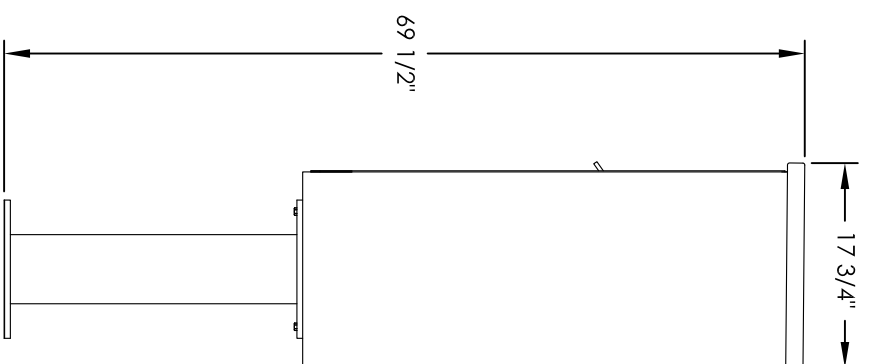

Versatile™ 4C Pedestal Mount Mailbox, 4C11D-20-P

PEDESTAL DETAIL

COMPARTMENT CHART

DESCRIPTION	COMPARTMENT	COMPARTMENT SIZE	QTY.
MAILBOX	MB1	3" H X 12" W X 15" D	20
OUTGOING MAIL	OM2	6-1/2" H X 12" W X 15" D	1

PRODUCT SERIES: VERSATILE™ 4C PEDESTAL MOUNT MAILBOX

- NOTES:
1. 4C pedestal units are for private applications only / not USPS Approved.
 2. May be installed outside or inside - see foundation specification details within the 4C Installation Manual.