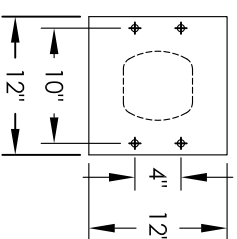

Versatile™ 4C Pedestal Mount Mailbox, 4C11D-20-P

PEDESTAL DETAIL

COMPARTMENT CHART

DESCRIPTION	COMPARTMENT	COMPARTMENT SIZE	QTY.
MAILBOX	MB1	3" H X 12" W X 15" D	20
OUTGOING MAIL	OM2	6-1/2" H X 12" W X 15" D	1