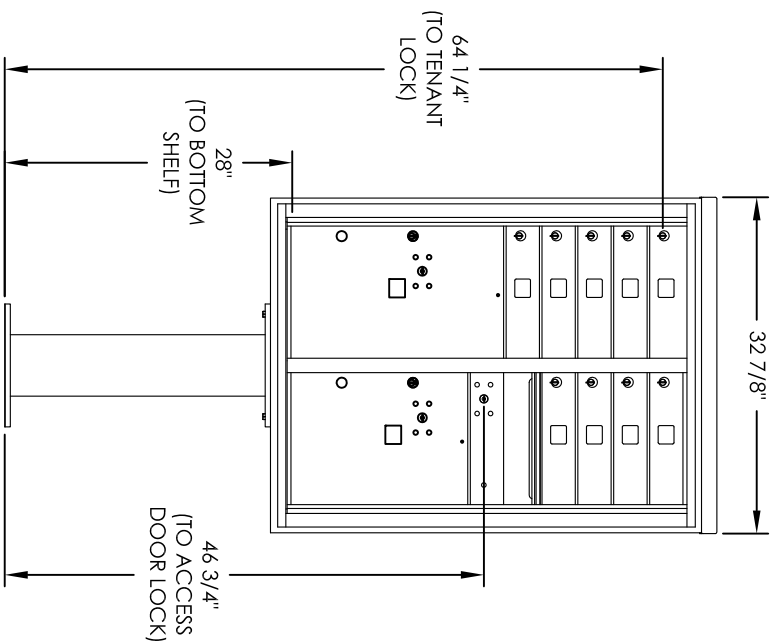

Versatile™ 4C Pedestal Mount Mailbox, 4C11D-09-P

PEDESTAL DETAIL

COMPARTMENT CHART

DESCRIPTION	COMPARTMENT	COMPARTMENT SIZE	QTY.
MAILBOX	MB1	3" H x 12" W x 15" D	9
OUTGOING MAIL	OM2	6-1/2" H x 12" W x 15" D	1
PARCEL	PL5	17" H x 12" W x 15" D	1
PARCEL	PL6	20-1/2" H x 12" W x 15" D	1

PRODUCT SERIES: VERSATILE™ 4C PEDESTAL MOUNT MAILBOX

- NOTES:
- 4C pedestal units are for private applications only / not USPS Approved.
 - May be installed outside or inside - see foundation specification details within the 4C Installation Manual.