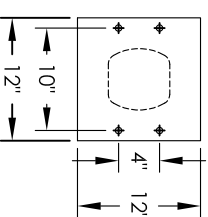

Versatile™ 4C Pedestal Mount Mailbox, 4C11D-09-P

PEDESTAL DETAIL

COMPARTMENT CHART

DESCRIPTION	COMPARTMENT	COMPARTMENT SIZE	QTY.
MAILBOX	MB1	3" H x 12" W x 15" D	9
OUTGOING MAIL	OM2	6-1/2" H x 12" W x 15" D	1
PARCEL	PL5	17" H x 12" W x 15" D	1
PARCEL	PL6	20-1/2" H x 12" W x 15" D	1