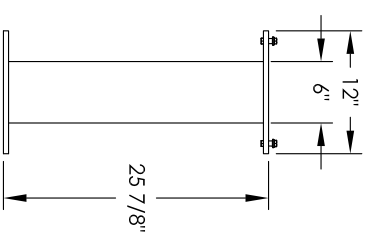

Versatile™ 4C Pedestal Mount Mailbox, 4C11D-09-P

PEDESTAL DETAIL

COMPARTMENT CHART

DESCRIPTION	COMPARTMENT	COMPARTMENT SIZE	QTY.
MAILBOX	MB1	3" H x 12" W x 15" D	9
OUTGOING MAIL	OM2	6-1/2" H x 12" W x 15" D	1
PARCEL	PL5	17" H x 12" W x 15" D	1
PARCEL	PL6	20-1/2" H x 12" W x 15" D	1