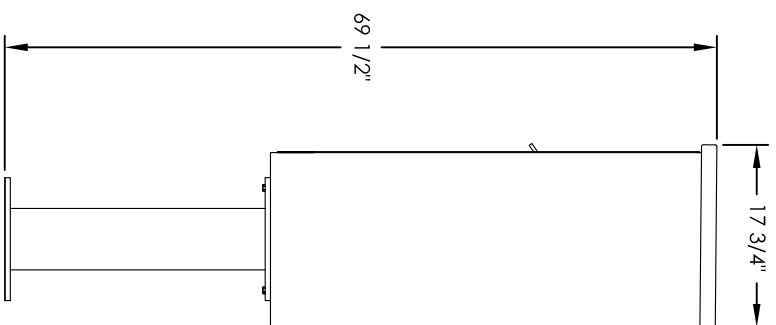

Versatile™ 4C Pedestal Mount Mailbox, 4C11D-09-P

PEDESTAL DETAIL

COMPARTMENT CHART

DESCRIPTION	COMPARTMENT	COMPARTMENT SIZE	QTY.
MAILBOX	MB1	3" H x 12" W x 15" D	9
OUTGOING MAIL	OM2	6-1/2" H x 12" W x 15" D	1
PARCEL	PL5	17" H x 12" W x 15" D	1
PARCEL	PL6	20-1/2" H x 12" W x 15" D	1

PRODUCT SERIES: VERSATILE™ 4C PEDESTAL MOUNT MAILBOX

- NOTES:
- 4C pedestal units are for private applications only / not USPS Approved.
 - May be installed outside or inside - see foundation specification details within the 4C Installation Manual.