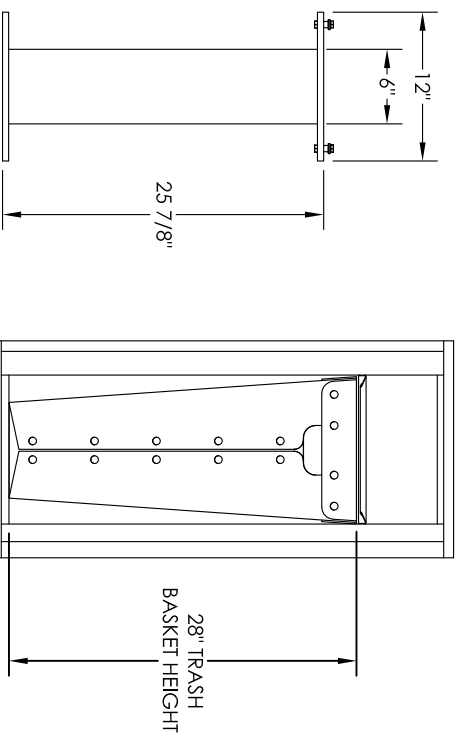

# versatile™ 4C Pedestal Mount Trash/Recycling Bin, 4C10S-BIN-P

PEDESTAL DETAIL

- Notes:
1. 4C Trash / Recycling Bins are for private application only / not USPS Approved.
  2. May be installed outside or inside - see foundation specification details within the 4C Installation Manual.
  3. Includes (1) trash/recycling compartment, (1) 15-gallon trash basket made of recycled plastic and customized to compartment (Note: trash bag furnished by others).

MODEL	4C10S-BIN-P	REV	B
SCALE	NONE	LAST REV DATE	6/17/14
DRAWING NUMBER	4C10S-BIN-PCS	DRAWN BY	AFD