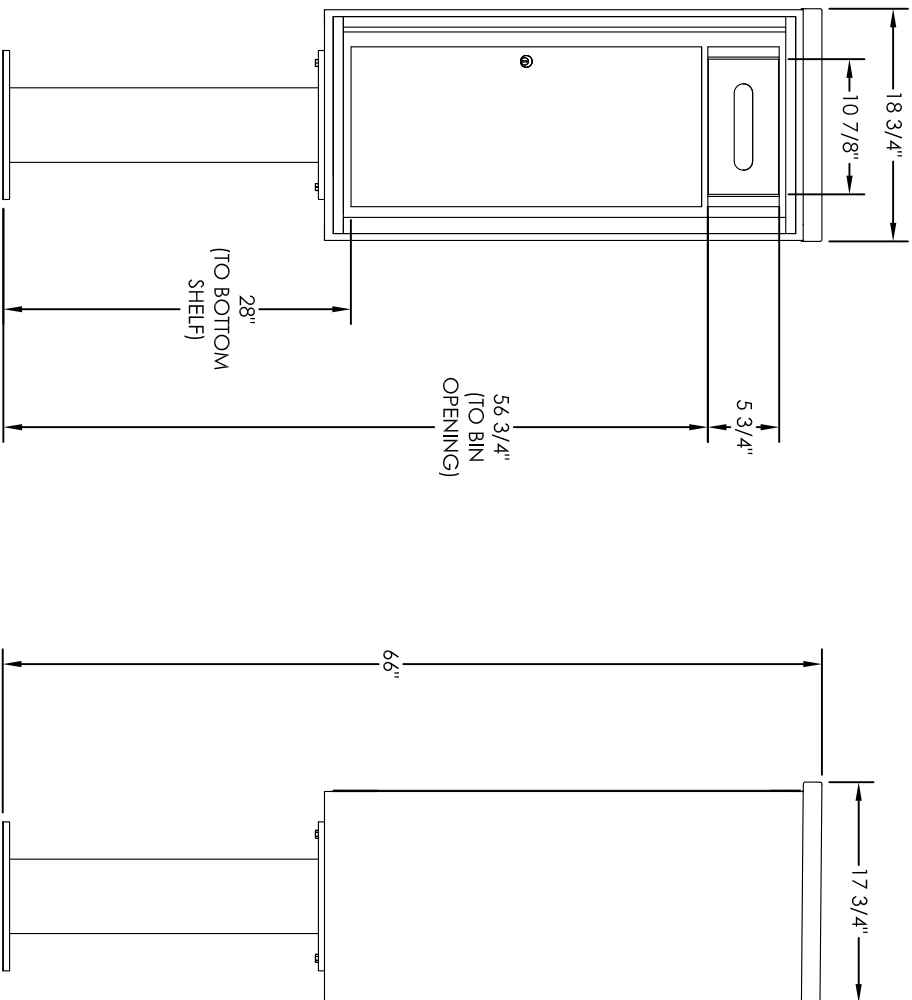

# versatile™ 4C Pedestal Mount Trash/Recycling Bin, 4C10S-BIN-P

PEDESTAL DETAIL

- Notes:
1. 4C Trash / Recycling Bins are for private application only / not USPS Approved.
  2. May be installed outside or inside - see foundation specification details within the 4C Installation Manual.
  3. Includes (1) trash/recycling compartment, (1) 15-gallon trash basket made of recycled plastic and customized to compartment (Note: trash bag furnished by others).

PRODUCT SERIES: VERSATILE™ 4C PEDESTAL MOUNT TRASH/RECYCLING BIN

**AF FIORENCE**  
**manufacturing company**  
 5935 Corporate Drive • Manhattan, KS 66503  
 www.florencemailboxes.com • (800) 275-1747  
 A GIBRALTAR INDUSTRIES COMPANY

MODEL	4C10S-BIN-P	REV	B
SCALE	NONE	LAST REV DATE	6/17/14
DRAWING NUMBER	4C10S-BIN-PCS	DRAWN BY	AFD