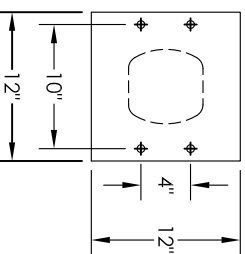

# versatile™ 4C Pedestal Mount Trash/Recycling Bin, 4C10S-BIN-P

PEDESTAL DETAIL

- Notes:
1. 4C Trash / Recycling Bins are for private application only / not USPS Approved.
  2. May be installed outside or inside - see foundation specification details within the 4C Installation Manual.
  3. Includes (1) trash/recycling compartment, (1) 15-gallon trash basket made of recycled plastic and customized to compartment (Note: trash bag furnished by others).

MODEL	4C10S-BIN-P	REV	B
SCALE	NONE	LAST REV DATE	6/17/14
DRAWING NUMBER	4C10S-BIN-PCS	DRAWN BY	AFD