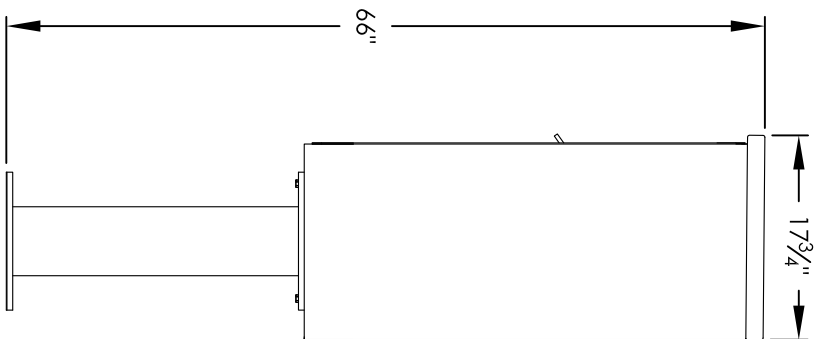

Versatile™ 4C Pedestal Mount Mailbox, 4C10S-08-P

PEDESTAL DETAIL

COMPARTMENT CHART

DESCRIPTION	COMPARTMENT	COMPARTMENT SIZE	QTY.
MAILBOX	M81	3" H X 12" W X 15" D	8
OUTGOING MAIL	OM2	6-1/2" H X 12" W X 15" D	1

PRODUCT SERIES: VERSATILE™ 4C PEDESTAL MOUNT MAILBOX

- NOTES:
1. 4C pedestal units are for private applications only / not USPS Approved.
 2. May be installed outside or inside - see foundation specification details within the 4C Installation Manual.