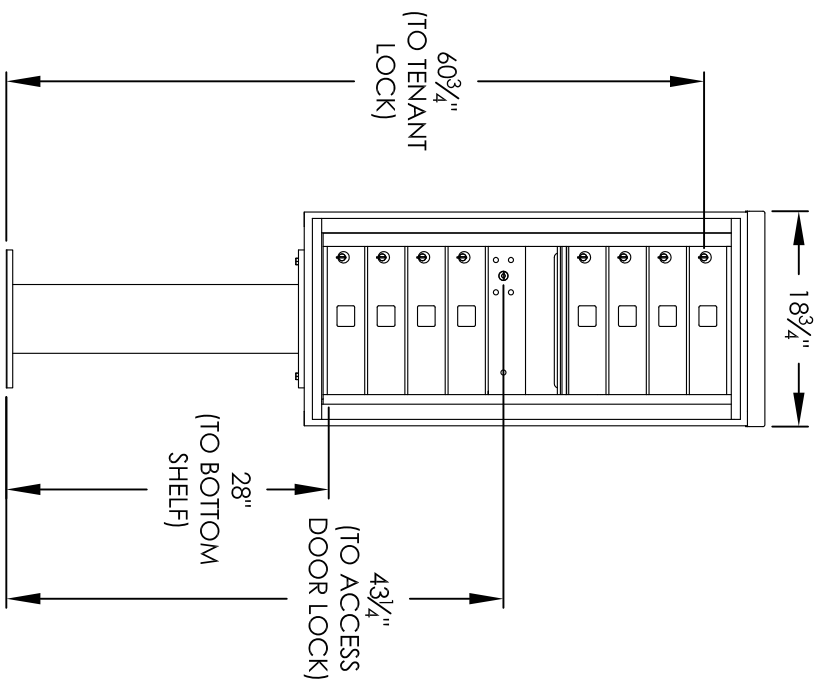

Versatile™ 4C Pedestal Mount Mailbox, 4C10S-08-P

PEDESTAL DETAIL

COMPARTMENT CHART

DESCRIPTION	COMPARTMENT	COMPARTMENT SIZE	QTY.
MAILBOX	M81	3" H X 12" W X 15" D	8
OUTGOING MAIL	OM2	6-1/2" H X 12" W X 15" D	1

PRODUCT SERIES: VERSATILE™ 4C PEDESTAL MOUNT MAILBOX

- NOTES:
1. 4C pedestal units are for private applications only / not USPS Approved.
 2. May be installed outside or inside - see foundation specification details within the 4C Installation Manual.