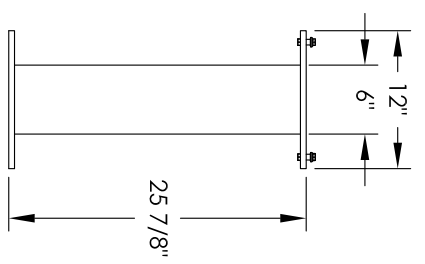

Versatile™ 4C Pedestal Mount Mailbox, 4C10S-08-P

PEDESTAL DETAIL

COMPARTMENT CHART

DESCRIPTION	COMPARTMENT	COMPARTMENT SIZE	QTY.
MAILBOX	M81	3" H X 12" W X 15" D	8
OUTGOING MAIL	OM2	6-1/2" H X 12" W X 15" D	1