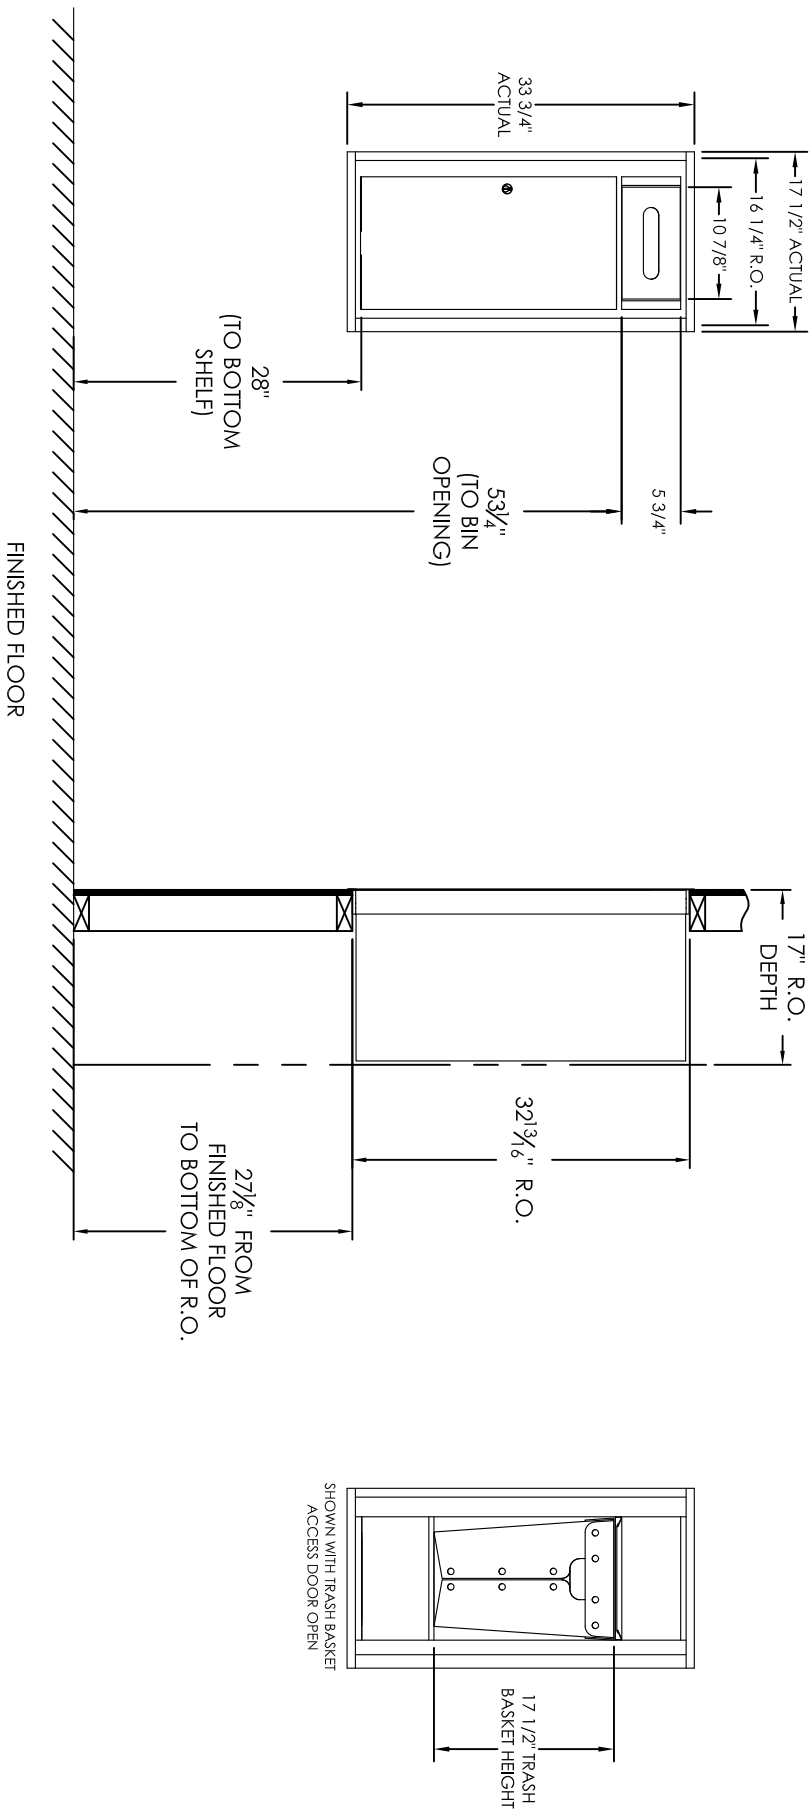

# versatile™ 4C Trash/Recycling Bin, 4C09S-BIN

- Notes:
1. 4C Trash/Recycling Bins are for private application only / not USPS Approved.
  2. Module may be recessed, surface, or pedestal mounted and coordinates with Florence 4C mailbox modules, see installation manual for details.
  3. Includes (1) trash/recycling compartment, (1) 10-gallon trash basket made of recycled plastic and customized to compartment (Note: trash bag furnished by others).

PRODUCT SERIES: VERSATILE™ 4C TRASH/RECYCLING BIN

**AF FLORENCE**  
**manufacturing company**  
 5935 Corporate Drive • Manhattan, KS 66503  
 www.florencemailboxes.com • (800) 275-1747  
 A GIBRALTAR INDUSTRIES COMPANY

MODEL	REV
4C09S-BIN	B
SCALE	LAST REV DATE
NONE	6/17/14
DRAWING NUMBER	DRAWN BY
4C09S-BINCS	AFD